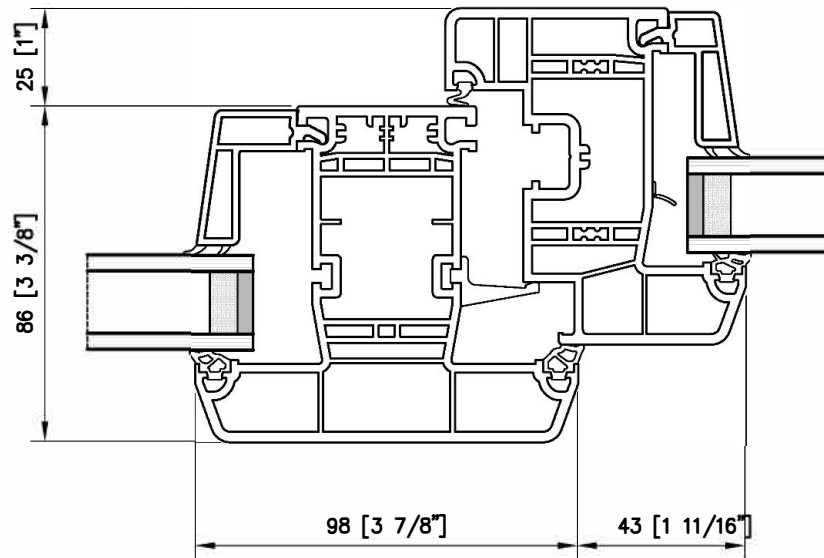

Series 4700 *THERMOPLUS*™ Window
Hybrid Tilt & Turn Window System
 (Triple Pane & Foam Insert)

EUROLINE
WINDOWS

Scale 1:2
T002

Series 4700 *THERMOPLUS*TM Window
Hybrid Picture - Tilt & Turn With Mullion

INTERIOR

EXTERIOR

Series 4700 *THERMOPLUS*[™] Window
Hybrid Picture - Tilt & Turn With Mullion
(Triple Pane & Foam Insert)

INTERIOR

EXTERIOR

Series 4700 *THERMOPLUS*TM Window

Hybrid Tilt & Turn French Window

● INDICATES ACTIVE LEAF