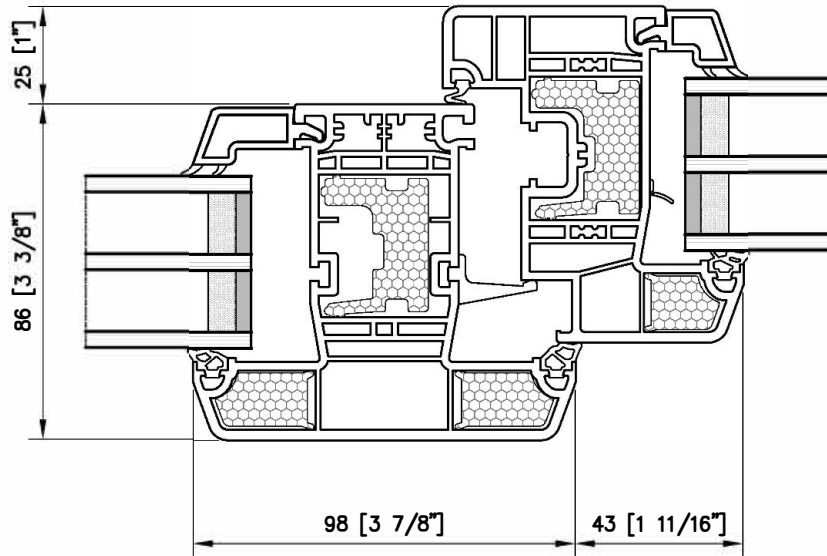

Series 4700 *THERMOPLUS*™ Window
Hybrid Tilt & Turn Window System
 (Triple Pane & Foam Insert)

EUROLINE
WINDOWS

Scale 1:2
T002

Series 4700 *THERMOPLUS*TM Window
Hybrid Picture - Tilt & Turn With Mullion

INTERIOR

EXTERIOR

Series 4700 *THERMOPLUS*[™] Window
Hybrid Picture - Tilt & Turn With Mullion
(Triple Pane & Foam Insert)

INTERIOR

EXTERIOR

Series 4700 *THERMOPLUS*TM Window

Hybrid Tilt & Turn French Window

● INDICATES ACTIVE LEAF