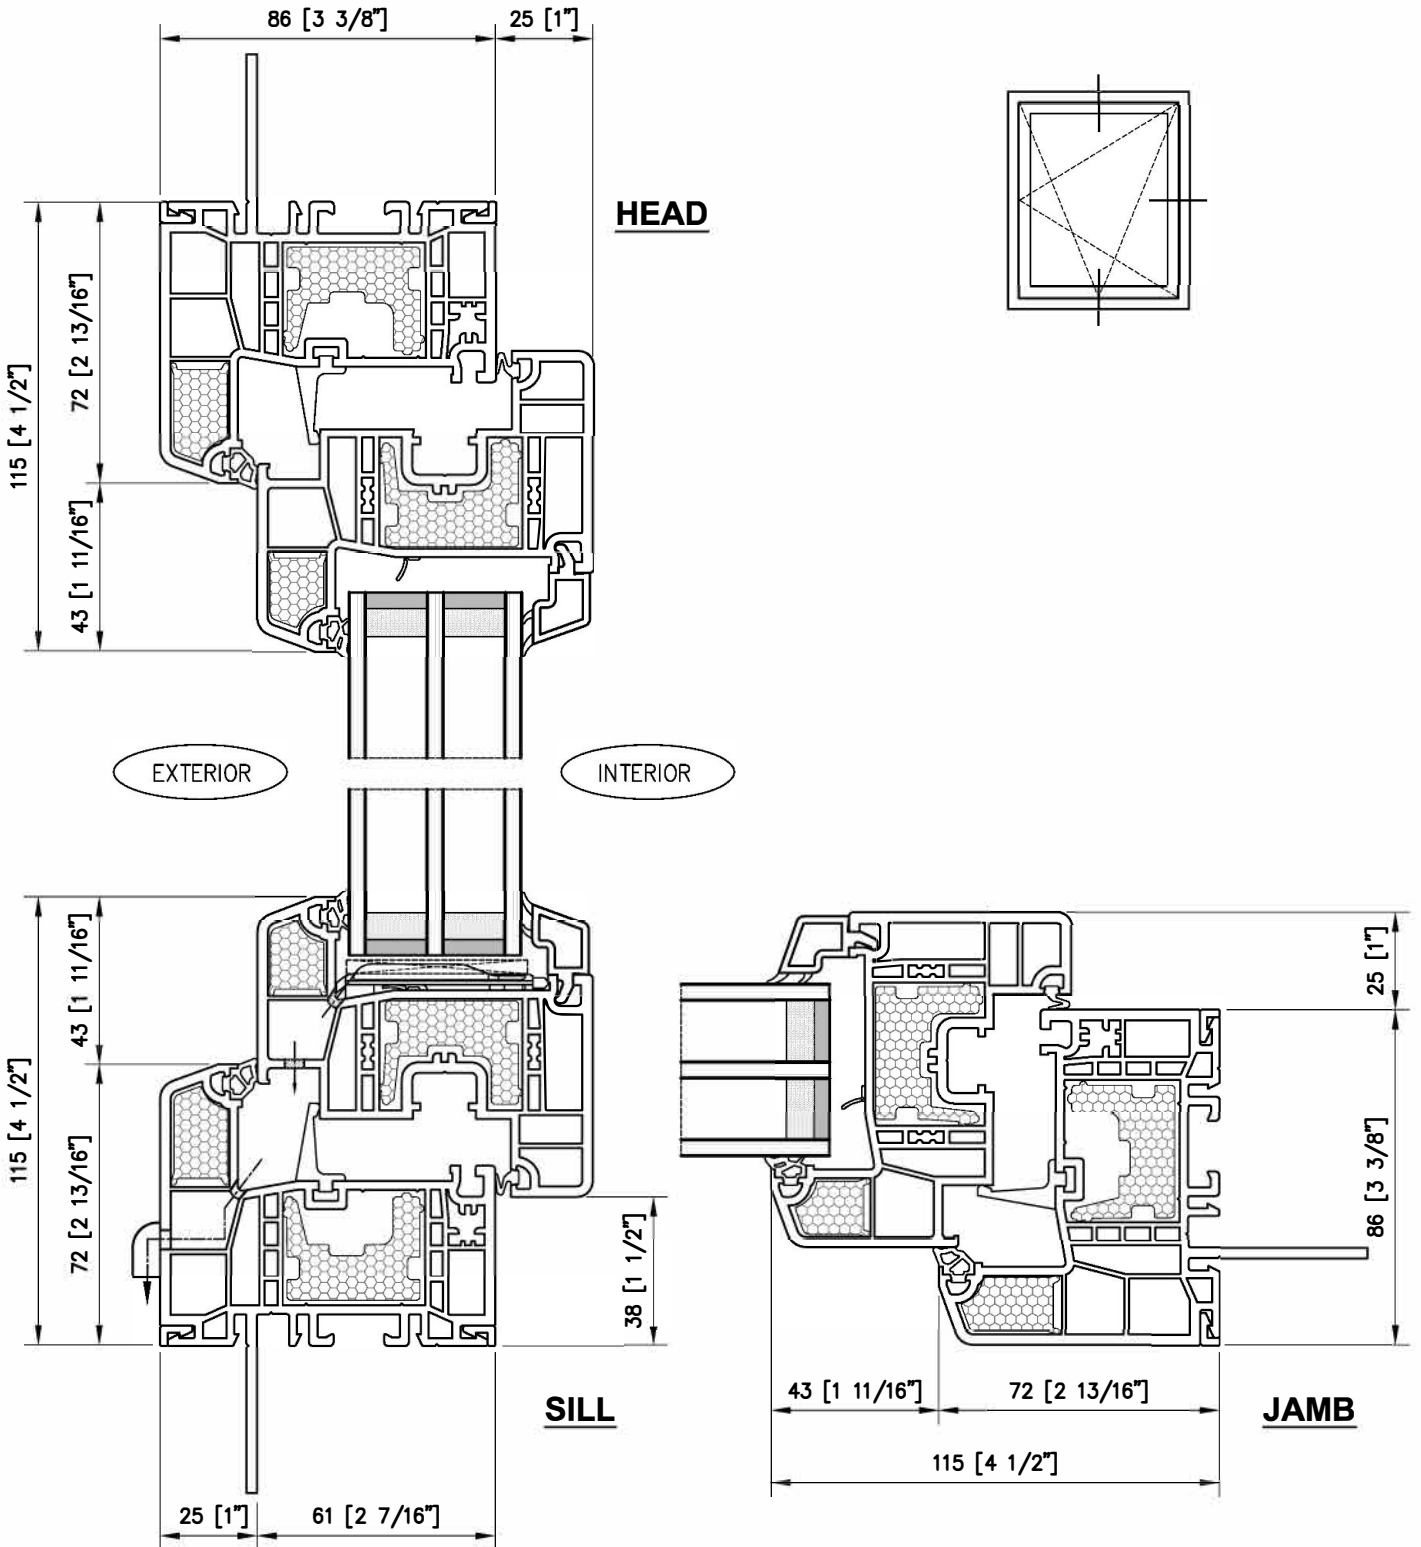

Series 4700 *THERMOPLUS*™ Window
Hybrid Tilt & Turn Window System
 (Triple Pane & Foam Insert)

EUROLINE
WINDOWS

Scale 1:2
T002

Series 4700 *THERMOPLUS*TM Window
Hybrid Picture - Tilt & Turn With Mullion

INTERIOR

EXTERIOR

Series 4700 *THERMOPLUS*[™] Window
Hybrid Picture - Tilt & Turn With Mullion
(Triple Pane & Foam Insert)

INTERIOR

EXTERIOR

Series 4700 *THERMOPLUS*TM Window

Hybrid Tilt & Turn French Window

● INDICATES ACTIVE LEAF