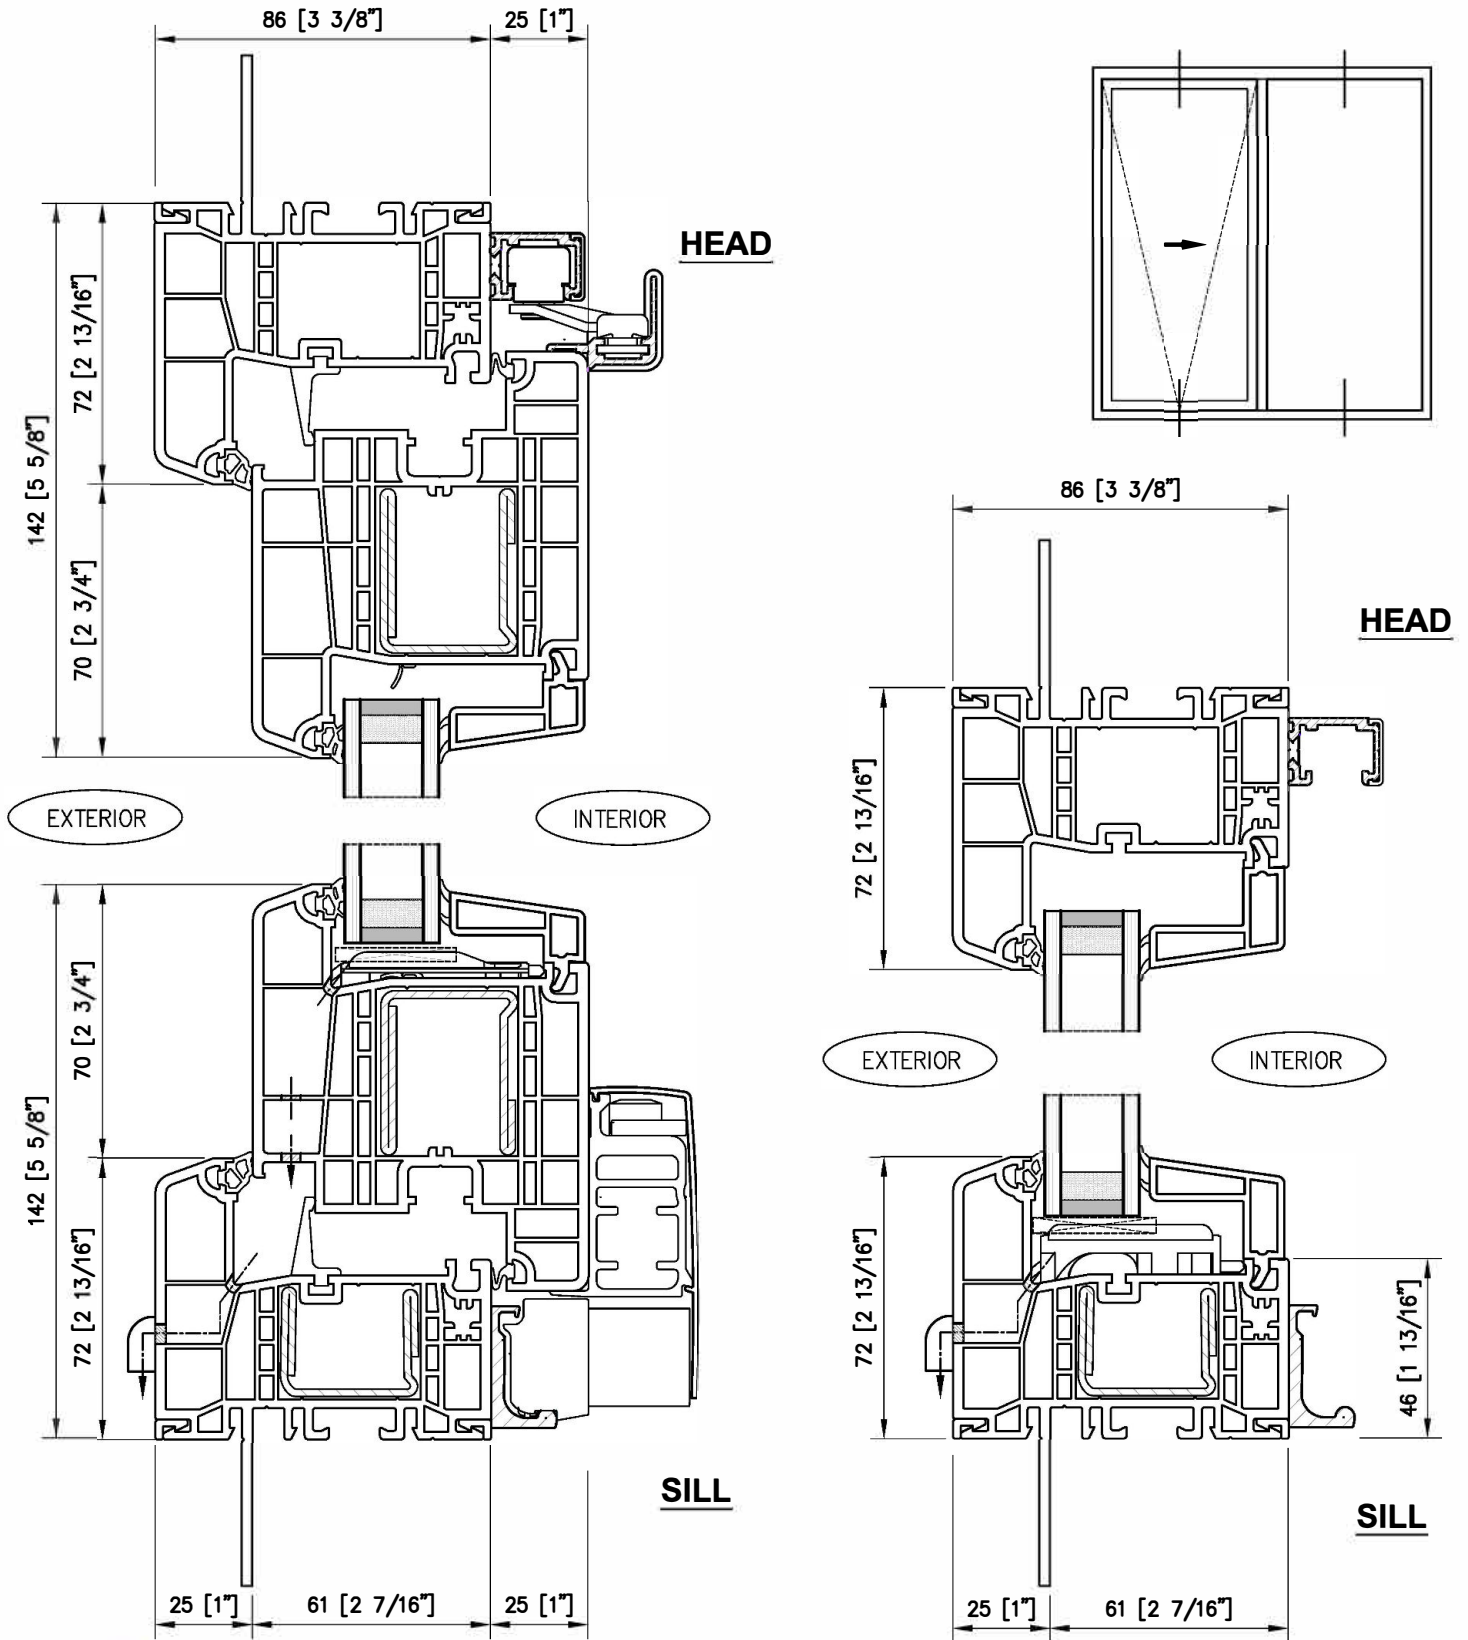

Series 4700 *THERMOPLUS*[™] Door

Hybrid Tilt & Glide Door With Picture Sidelite

EUROLINE
WINDOWS

Scale 1:2
T020