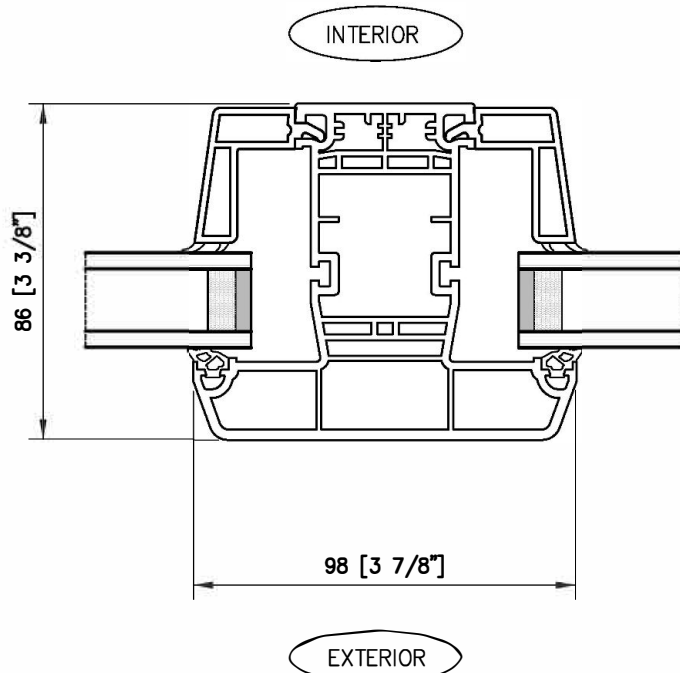

INTERIOR

EUROLINE
 WINDOWS

Scale 1:2
T004

Series 4700 *THERMOPLUS*[™] Window Hybrid Picture Window With Mullions

TRANSOM

MULLION

EUROLINE
WINDOWS

Scale 1:2
T008