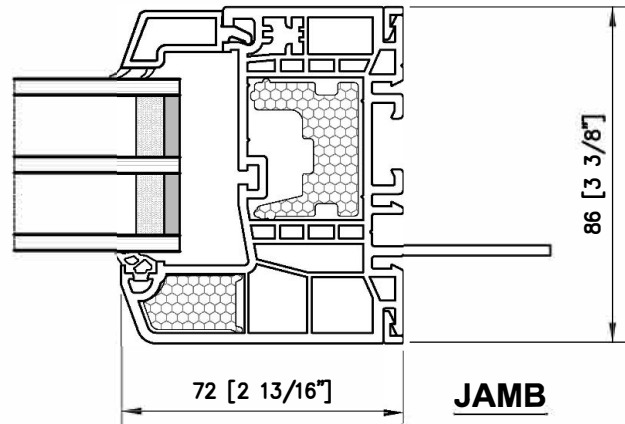

Series 4700 *THERMOPLUS*[™] Window Hybrid Picture Window with Nail Flange

EUROLINE
WINDOWS

Scale 1:2
T003

Series 4700 *THERMOPLUS*™ Window
Hybrid Picture Window System
 (Triple Pane & Foam Insert)

EXTERIOR

INTERIOR

EUROLINE
 WINDOWS

Scale 1:2
T004

Series 4700 *THERMOPLUS*[™] Window Hybrid Picture Window With Mullions

TRANSOM

MULLION

EUROLINE
WINDOWS

Scale 1:2
T008