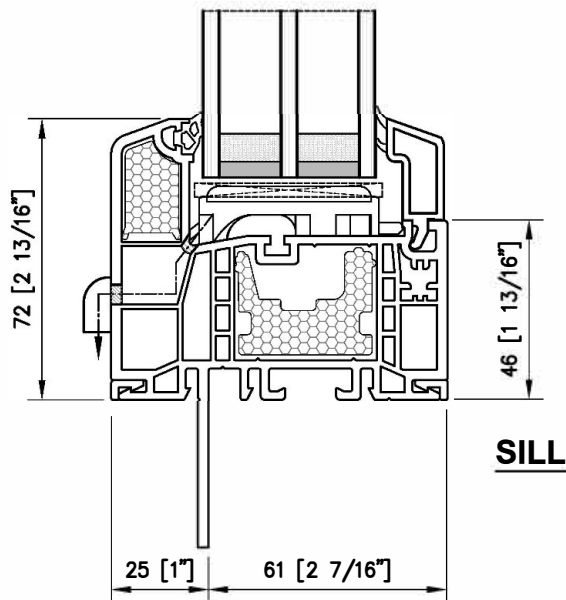

Series 4700 *THERMOPLUS*[™] Window Hybrid Picture Window with Nail Flange

EUROLINE
WINDOWS

Scale 1:2
T003

Series 4700 *THERMOPLUS*™ Window
Hybrid Picture Window System
 (Triple Pane & Foam Insert)

EXTERIOR

INTERIOR

EUROLINE
 WINDOWS

Scale 1:2
T004

Series 4700 *THERMOPLUS*[™] Window Hybrid Picture Window With Mullions

TRANSOM

MULLION

EUROLINE
WINDOWS

Scale 1:2
T008