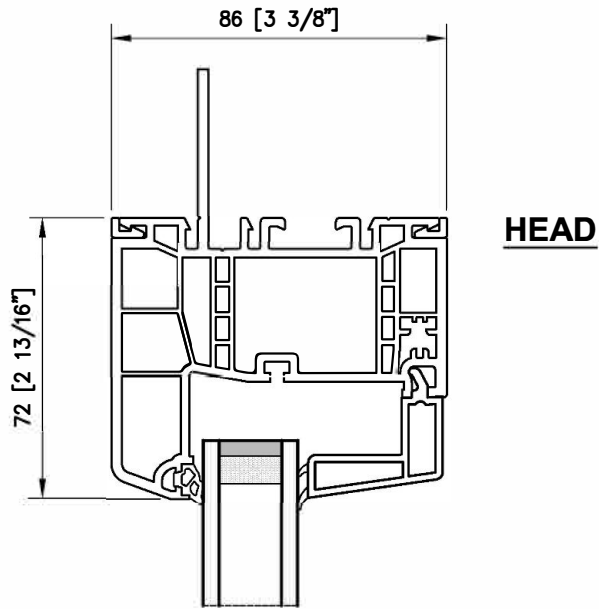

Series 4700 *THERMOPLUS*[™] Window Hybrid Picture Window with Nail Flange

EUROLINE
WINDOWS

Scale 1:2
T003

Series 4700 *THERMOPLUS*™ Window
Hybrid Picture Window System
 (Triple Pane & Foam Insert)

EXTERIOR

INTERIOR

EUROLINE
 WINDOWS

Scale 1:2
T004

Series 4700 *THERMOPLUS*[™] Window Hybrid Picture Window With Mullions

TRANSOM

MULLION

EUROLINE
WINDOWS

Scale 1:2
T008