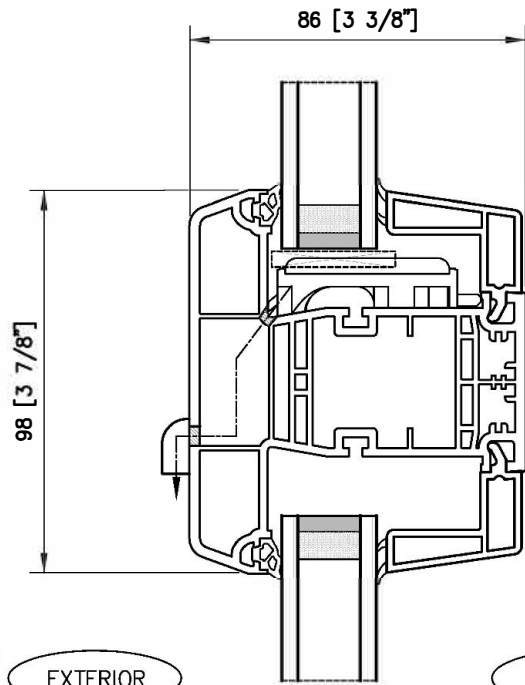

Series 4700 *THERMOPLUS*[™] Window Hybrid Picture Window with Nail Flange

EUROLINE
WINDOWS

Scale 1:2
T003

Series 4700 *THERMOPLUS*™ Window
Hybrid Picture Window System
 (Triple Pane & Foam Insert)

EXTERIOR

INTERIOR

EUROLINE
 WINDOWS

Scale 1:2
T004

Series 4700 *THERMOPLUS*[™] Window Hybrid Picture Window With Mullions

TRANSOM

MULLION

EUROLINE
WINDOWS

Scale 1:2
T008