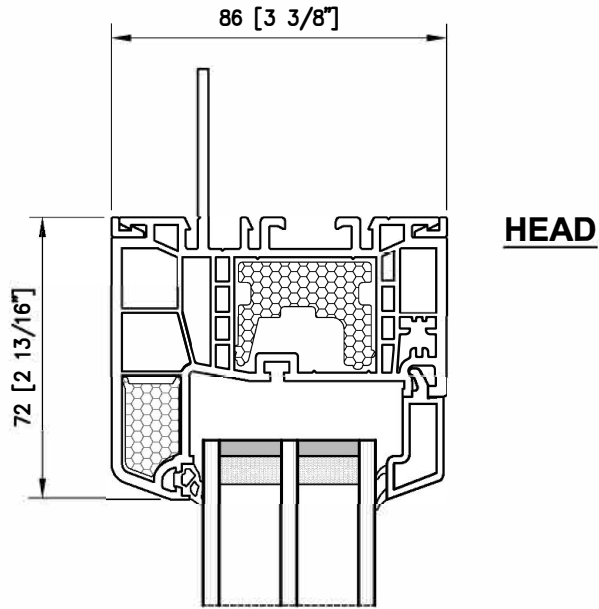

Series 4700 *THERMOPLUS*[™] Window Hybrid Picture Window with Nail Flange

EUROLINE
WINDOWS

Scale 1:2
T003

Series 4700 *THERMOPLUS*™ Window
Hybrid Picture Window System
 (Triple Pane & Foam Insert)

EXTERIOR

INTERIOR

EUROLINE
 WINDOWS

Scale 1:2
T004

Series 4700 *THERMOPLUS*[™] Window Hybrid Picture Window With Mullions

TRANSOM

MULLION

EUROLINE
WINDOWS

Scale 1:2
T008