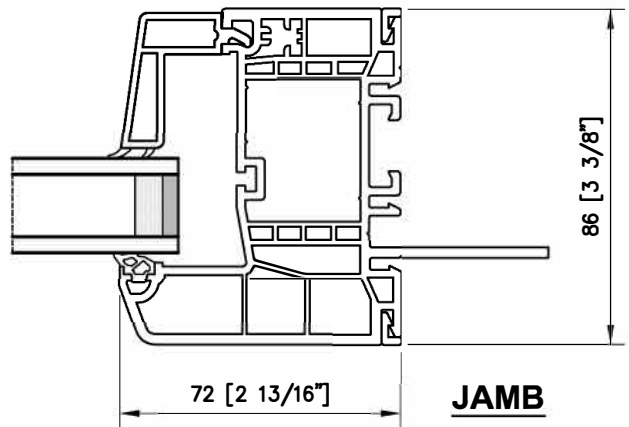

Series 4700 *THERMOPLUS*[™] Window Hybrid Picture Window with Nail Flange

EUROLINE
WINDOWS

Scale 1:2
T003

Series 4700 *THERMOPLUS*™ Window
Hybrid Picture Window System
 (Triple Pane & Foam Insert)

EXTERIOR

INTERIOR

EUROLINE
 WINDOWS

Scale 1:2
T004

Series 4700 *THERMOPLUS*[™] Window Hybrid Picture Window With Mullions

TRANSOM

MULLION

EUROLINE
WINDOWS

Scale 1:2
T008