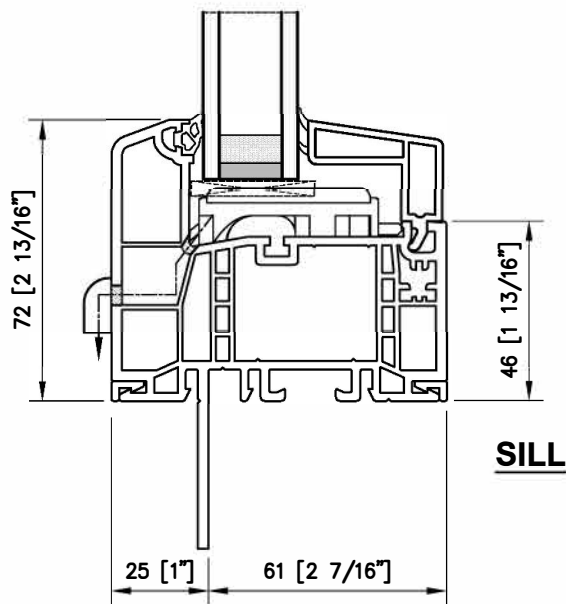

Series 4700 *THERMOPLUS*[™] Window Hybrid Picture Window with Nail Flange

EUROLINE
WINDOWS

Scale 1:2
T003

Series 4700 *THERMOPLUS*™ Window
Hybrid Picture Window System
 (Triple Pane & Foam Insert)

EXTERIOR

INTERIOR

EUROLINE
 WINDOWS

Scale 1:2
T004

Series 4700 *THERMOPLUS*[™] Window Hybrid Picture Window With Mullions

TRANSOM

MULLION

EUROLINE
WINDOWS

Scale 1:2
T008