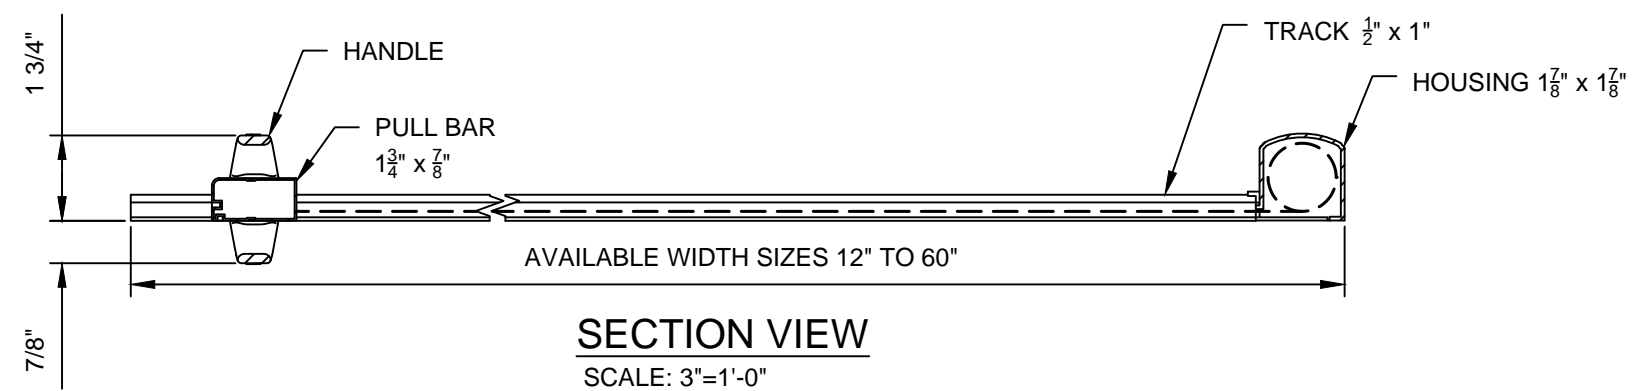

FRONT & SIDE VIEWS
SCALE: 3"=1'-0"

HEADER CONNECTION
SCALE: 6"=1'-0"

HANDLE
SCALE: 3"=1'-0"

SILL CONNECTION
SCALE: 6"=1'-0"

SECTION VIEW
SCALE: 3"=1'-0"

	WIZARD SCREEN SOLUTIONS 4263 PHILLIPS AVENUE BURNABY, BC V5A 2X4	
	RETRACTAVIEW SCREEN	
SCALE: AS SHOWN		
DATE: MAY 12 2020		DWG: RTS-001