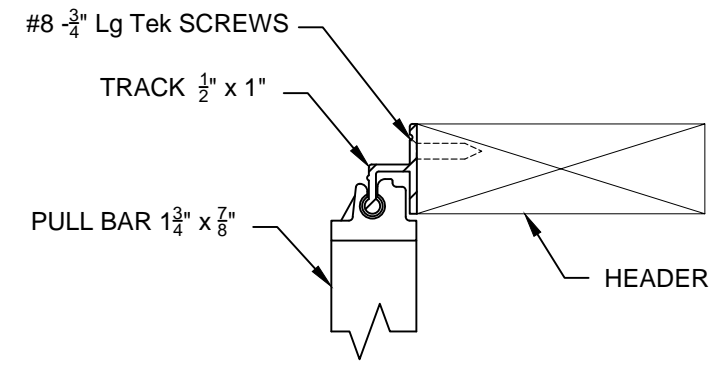

FRONT & SIDE VIEWS
SCALE: 3"=1'-0"

HEADER CONNECTION
SCALE: 6"=1'-0"

HANDLE
SCALE: 3"=1'-0"

SILL CONNECTION
SCALE: 6"=1'-0"

SECTION VIEW
SCALE: 3"=1'-0"

	WIZARD SCREEN SOLUTIONS 4263 PHILLIPS AVENUE BURNABY, BC V5A 2X4	
	RETRACTAVIEW SCREEN	
SCALE: AS SHOWN		
DATE: MAY 12 2020		DWG: RTS-001