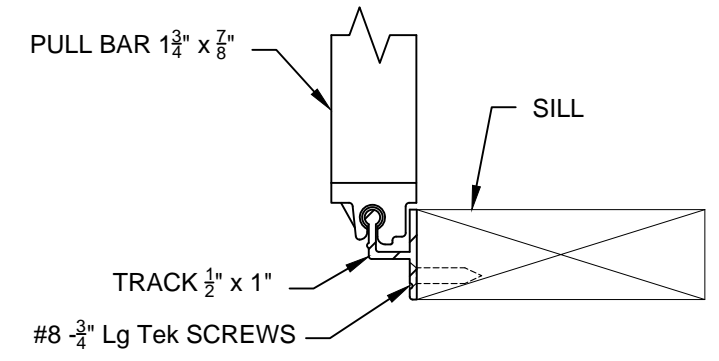

FRONT & SIDE VIEWS
SCALE: 3"=1'-0"

HEADER CONNECTION
SCALE: 6"=1'-0"

HANDLE
SCALE: 3"=1'-0"

SILL CONNECTION
SCALE: 6"=1'-0"

SECTION VIEW
SCALE: 3"=1'-0"

	WIZARD SCREEN SOLUTIONS 4263 PHILLIPS AVENUE BURNABY, BC V5A 2X4	
	RETRACTAVIEW SCREEN	
SCALE: AS SHOWN		
DATE: MAY 12 2020		DWG: RTS-001