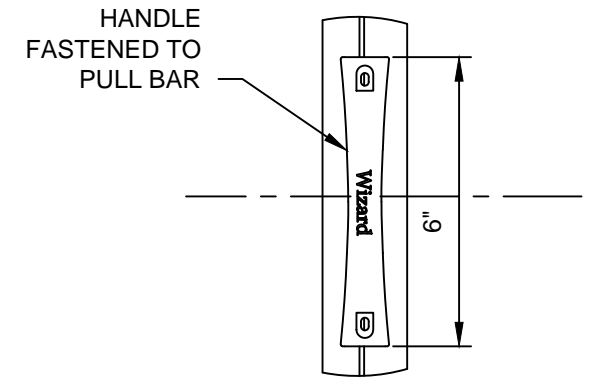

FRONT & SIDE VIEWS
SCALE: 3"=1'-0"

HEADER CONNECTION
SCALE: 6"=1'-0"

HANDLE
SCALE: 3"=1'-0"

SILL CONNECTION
SCALE: 6"=1'-0"

SECTION VIEW
SCALE: 3"=1'-0"

	WIZARD SCREEN SOLUTIONS 4263 PHILLIPS AVENUE BURNABY, BC V5A 2X4	
	RETRACTAVIEW SCREEN	
SCALE: AS SHOWN		
DATE: MAY 12 2020		DWG: RTS-001