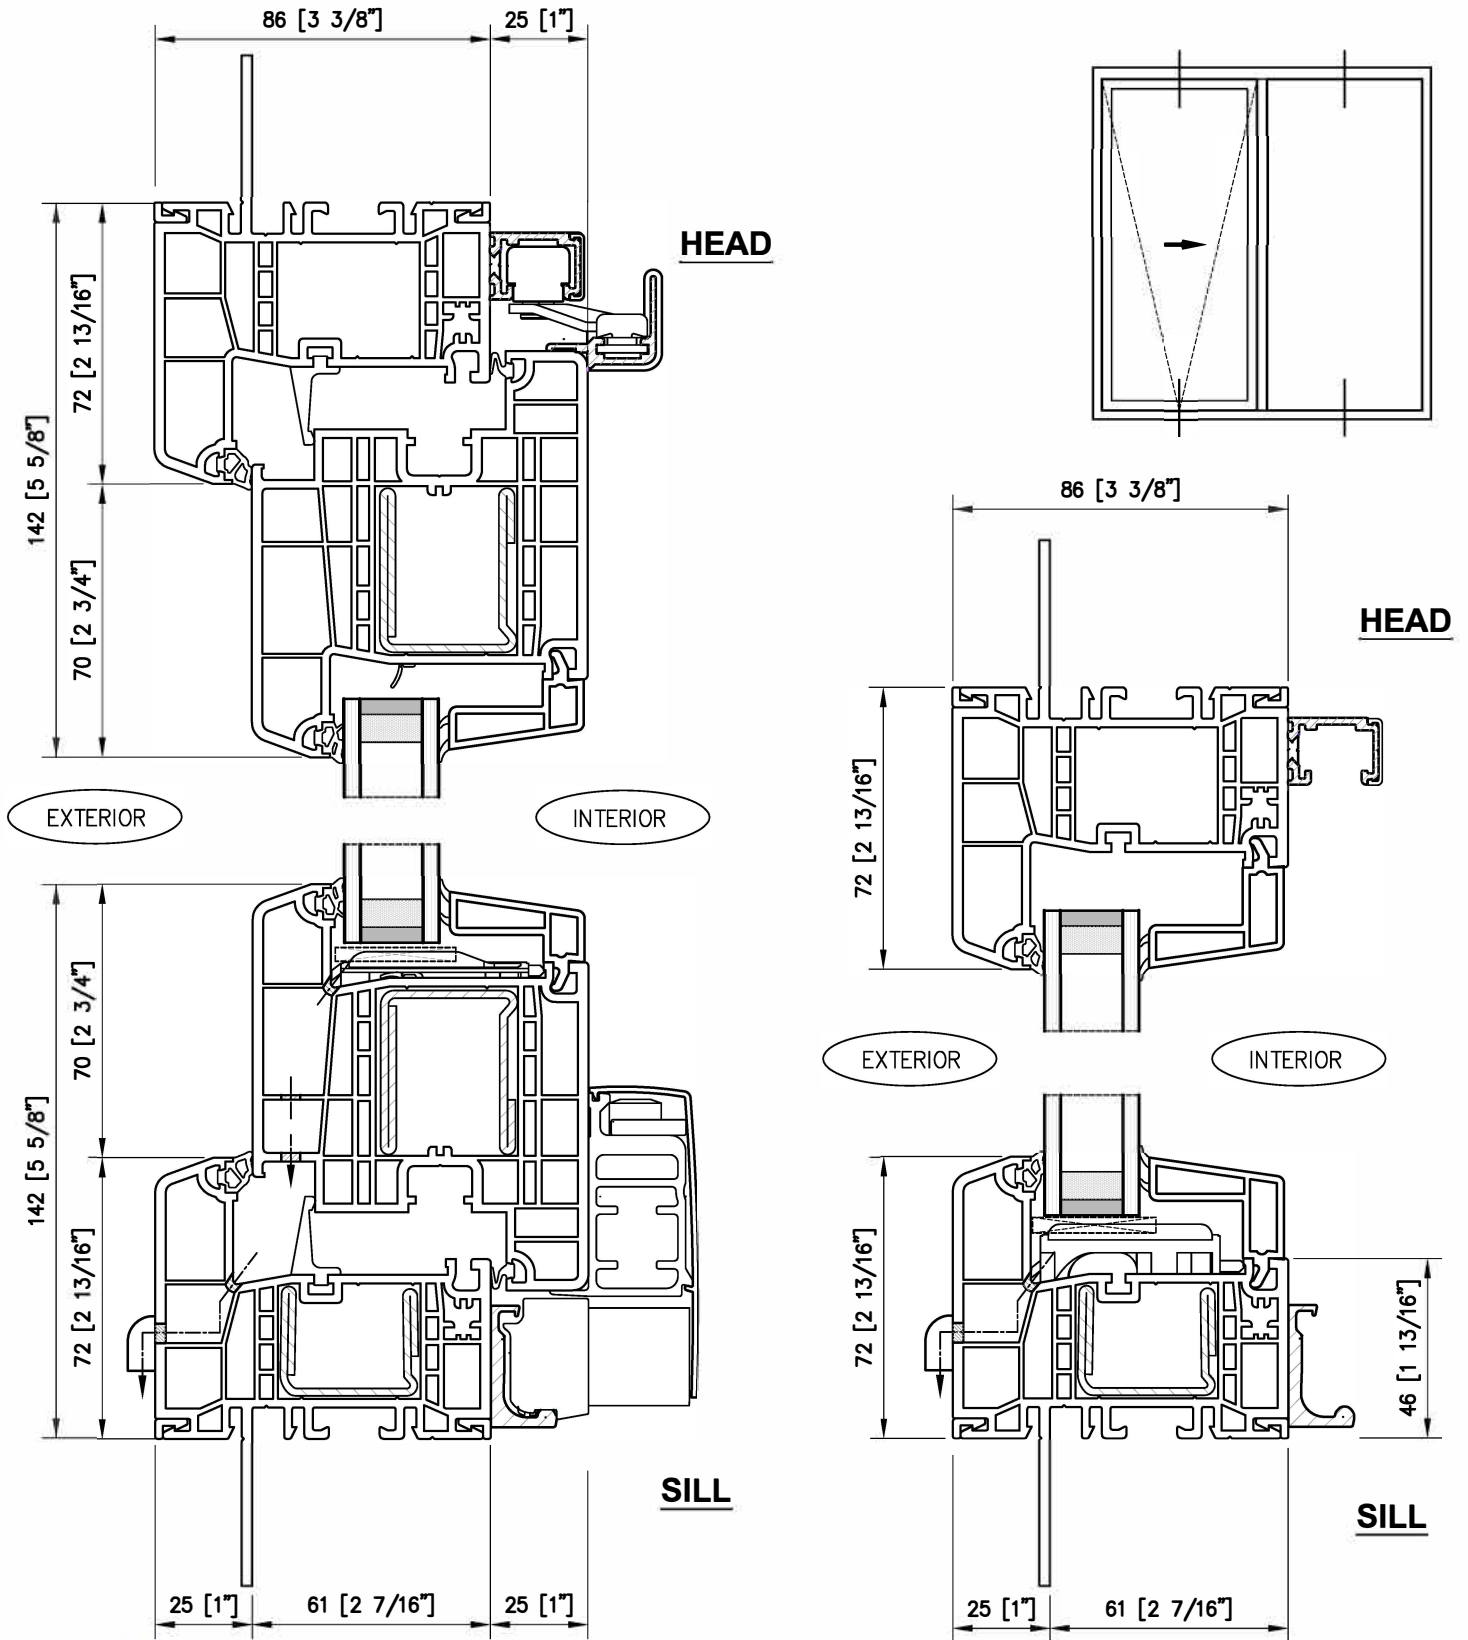

Series 4700 *THERMOPLUS*TM Door

Hybrid Tilt & Glide Door With Picture Sidelite

EUROLINE
WINDOWS

Scale 1:2
T020