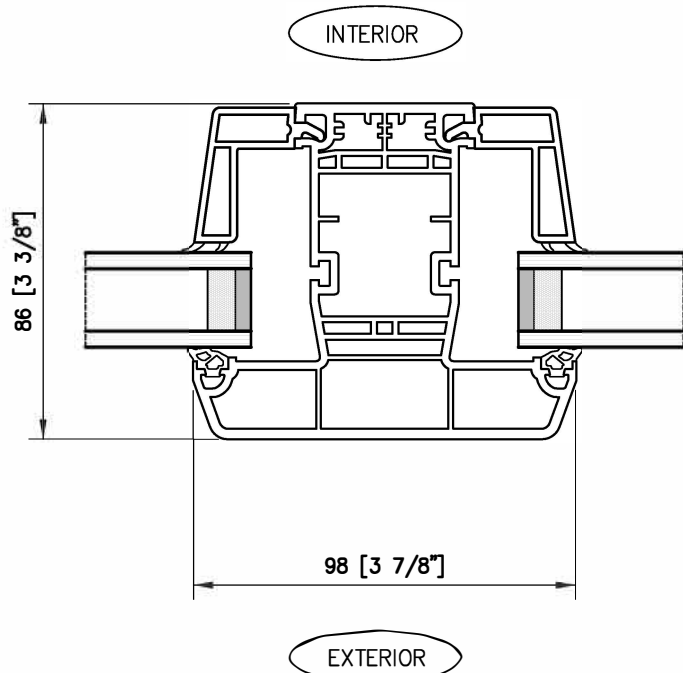

Series 4700 *THERMOPLUS*™ Window Hybrid Picture Window With Mullions

MULLION

EUROLINE
WINDOWS

Scale 1:2
T008