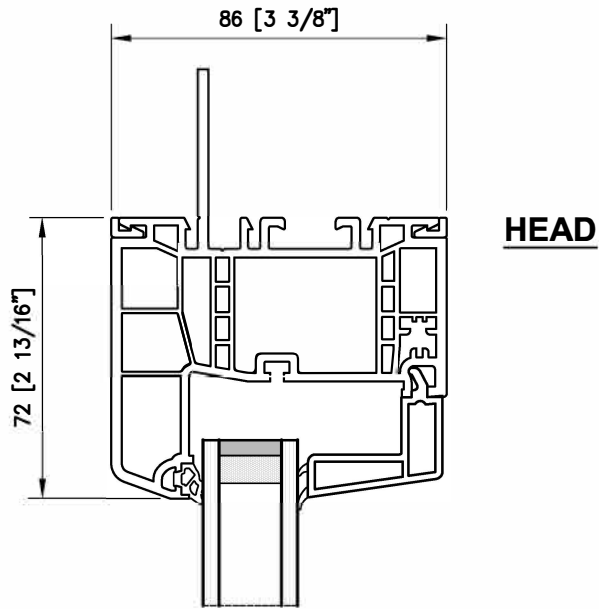

Series 4700 *THERMOPLUS*[™] Window

Hybrid Picture Window with Nail Flange

EXTERIOR

INTERIOR

EUROLINE
WINDOWS

Scale 1:2
T003

Series 4700 *THERMOPLUS*™ Window
Hybrid Picture Window System
 (Triple Pane & Foam Insert)

HEAD

EXTERIOR

INTERIOR

SILL

JAMB

EUROLINE
 WINDOWS

Scale 1:2
T004

Series 4700 *THERMOPLUS*[™] Window Hybrid Picture Window With Mullions

TRANSOM

MULLION

EUROLINE
WINDOWS

Scale 1:2
T008