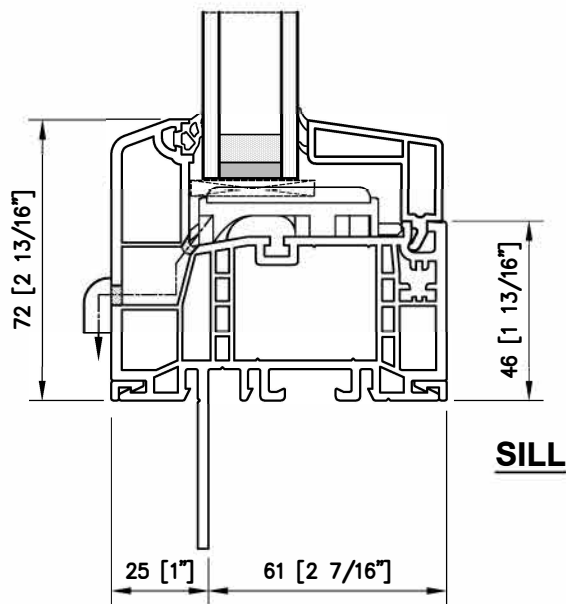

Series 4700 *THERMOPLUS*[™] Window

Hybrid Picture Window with Nail Flange

EXTERIOR

INTERIOR

EUROLINE
WINDOWS

Scale 1:2
T003

Series 4700 *THERMOPLUS*™ Window
Hybrid Picture Window System
 (Triple Pane & Foam Insert)

HEAD

EXTERIOR

INTERIOR

SILL

JAMB

EUROLINE
 WINDOWS

Scale 1:2
T004

Series 4700 *THERMOPLUS*[™] Window Hybrid Picture Window With Mullions

TRANSOM

MULLION

EUROLINE
WINDOWS

Scale 1:2
T008