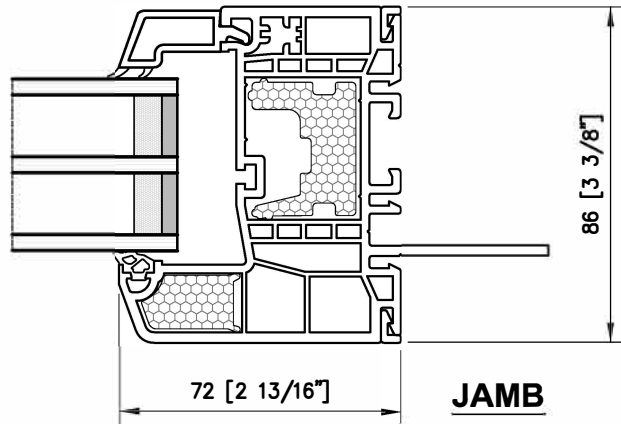

HEAD

EXTERIOR

INTERIOR

SILL

JAMB

EUROLINE
 WINDOWS

Scale 1:2
T004

Series 4700 *THERMOPLUS*[™] Window Hybrid Picture Window With Mullions