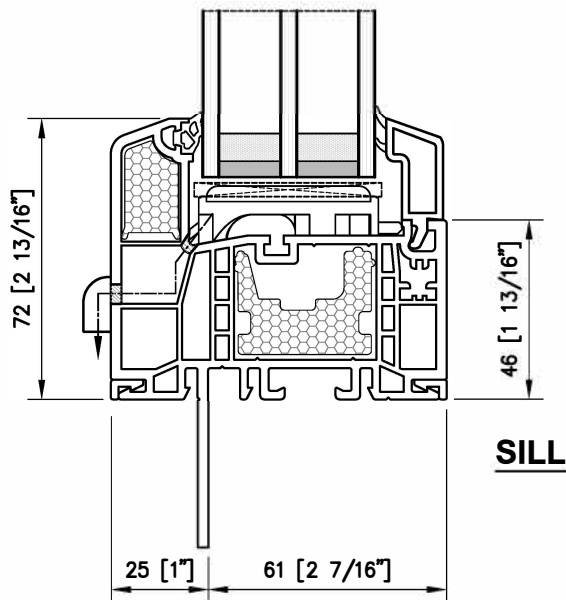

Series 4700 *THERMOPLUS*[™] Window

Hybrid Picture Window with Nail Flange

EXTERIOR

INTERIOR

EUROLINE
WINDOWS

Scale 1:2
T003

Series 4700 *THERMOPLUS*™ Window
Hybrid Picture Window System
 (Triple Pane & Foam Insert)

HEAD

EXTERIOR

INTERIOR

SILL

JAMB

EUROLINE
 WINDOWS

Scale 1:2
T004

Series 4700 *THERMOPLUS*[™] Window Hybrid Picture Window With Mullions

TRANSOM

MULLION

EUROLINE
WINDOWS

Scale 1:2
T008