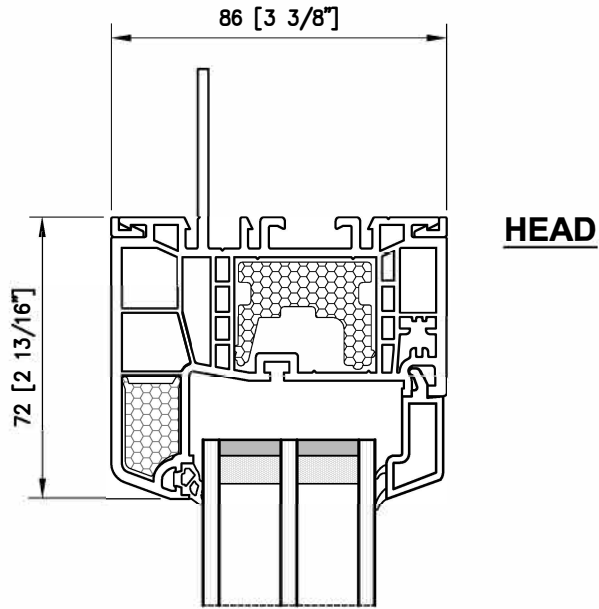

Series 4700 *THERMOPLUS*[™] Window

Hybrid Picture Window with Nail Flange

EXTERIOR

INTERIOR

EUROLINE
WINDOWS

Scale 1:2
T003

Series 4700 *THERMOPLUS*™ Window
Hybrid Picture Window System
 (Triple Pane & Foam Insert)

HEAD

EXTERIOR

INTERIOR

SILL

JAMB

EUROLINE
 WINDOWS

Scale 1:2
T004

Series 4700 *THERMOPLUS*[™] Window Hybrid Picture Window With Mullions

TRANSOM

MULLION

EUROLINE
WINDOWS

Scale 1:2
T008