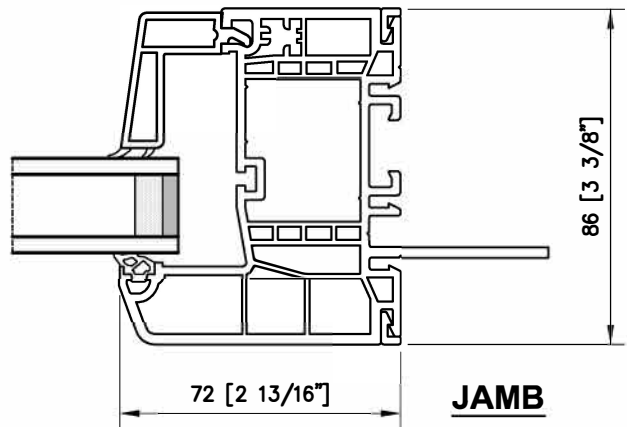

Series 4700 *THERMOPLUS*[™] Window

Hybrid Picture Window with Nail Flange

EXTERIOR

INTERIOR

EUROLINE
WINDOWS

Scale 1:2
T003

Series 4700 *THERMOPLUS*™ Window
Hybrid Picture Window System
 (Triple Pane & Foam Insert)

HEAD

EXTERIOR

INTERIOR

SILL

JAMB

EUROLINE
 WINDOWS

Scale 1:2
T004

Series 4700 *THERMOPLUS*[™] Window Hybrid Picture Window With Mullions