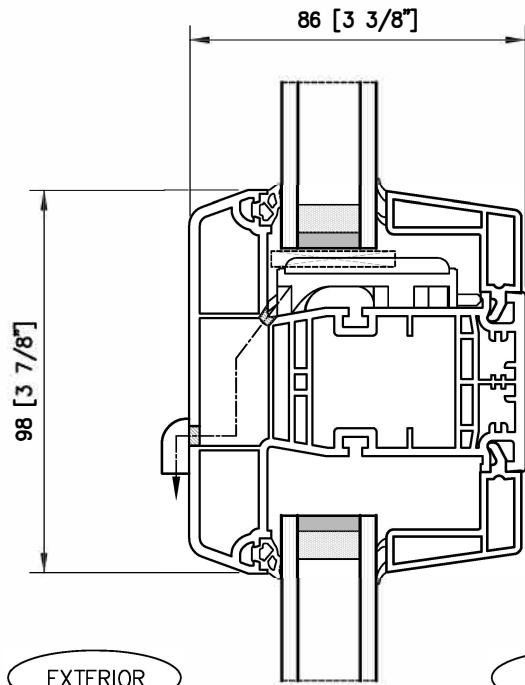

HEAD

EXTERIOR

INTERIOR

SILL

JAMB

EUROLINE
 WINDOWS

Scale 1:2
T004

Series 4700 *THERMOPLUS*[™] Window Hybrid Picture Window With Mullions

TRANSOM

MULLION

EUROLINE
WINDOWS

Scale 1:2
T008