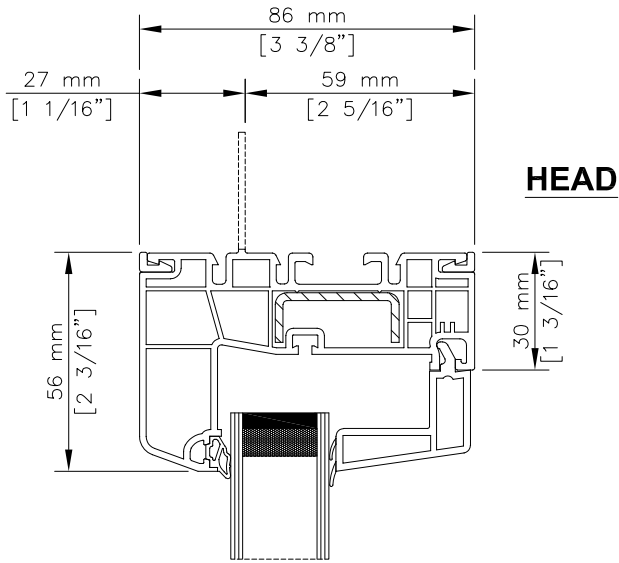

JAMB

Series 1800 Window

Fixed Sash Window - Double Glazed [25mm (1") OA]

EXTERIOR

INTERIOR

Drawing #: 1800-FW-DG-S03

Date: 6 SEPT 2019

Scale: 1:2

Series 1800 Window

Fixed Sash Window - Triple Glazed [35mm (1 3/8") OA]

EXTERIOR

INTERIOR

Series 1800 Window

Small Picture - Double Glazed [25mm (1") OA]

EXTERIOR

INTERIOR

Series 1800 Window

Small Picture - Triple Glazed [35mm (1 3/8") OA]

Note: Available with two triple glaze overall options (OA) of 35mm or 44 mm (4700 Series)

EXTERIOR

INTERIOR

SILL

JAMB

Series 1800 Window

Casement - Fixed Sash Window - Double Glazed [25mm (1") OA]

INTERIOR

EXTERIOR

Series 1800 Window

Casement - Fixed Sash Window - Triple Glazed [35mm (1 3/8") OA]

INTERIOR

EXTERIOR

Series 1800 Window