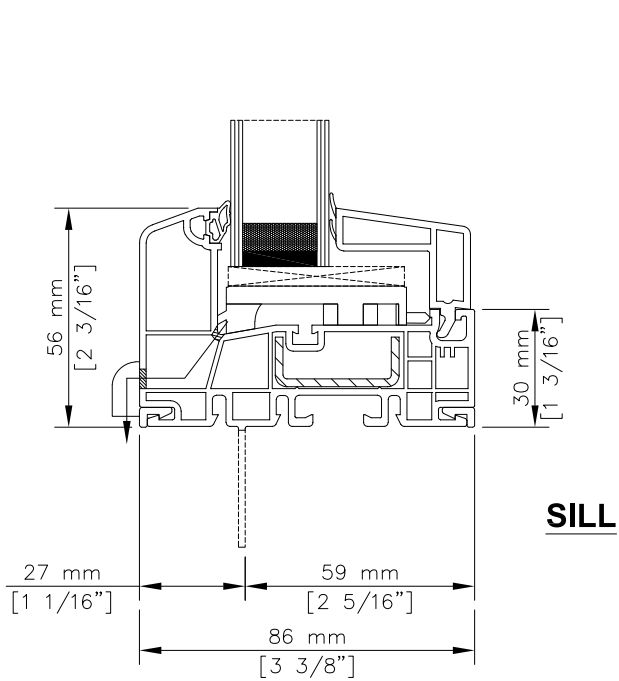

Series 1800 Window

Fixed Sash Window - Triple Glazed [35mm (1 3/8") OA]

EXTERIOR

INTERIOR

Series 1800 Window

Small Picture - Double Glazed [25mm (1") OA]

EXTERIOR

INTERIOR

Series 1800 Window

Small Picture - Triple Glazed [35mm (1 3/8") OA]

Note: Available with two triple glaze overall options (OA) of 35mm or 44 mm (4700 Series)

EXTERIOR

INTERIOR

SILL

JAMB

Series 1800 Window

Casement - Fixed Sash Window - Double Glazed [25mm (1") OA]

INTERIOR

EXTERIOR

Series 1800 Window

Casement - Fixed Sash Window - Triple Glazed [35mm (1 3/8") OA]

INTERIOR

EXTERIOR

Series 1800 Window

Casement With Transom - Double Glazed [25mm (1") OA]

Series 1800 Window

Casement With Transom - Triple Glazed [35mm (1 3/8") OA]

Series 1800 Window

Casement - Small Picture Muller - Double Glazed [25mm (1") OA]