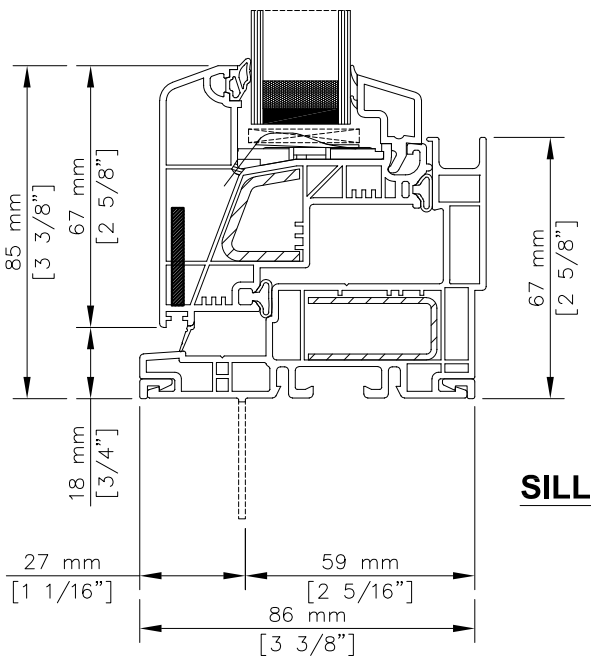

Series 1800 Window

Casement/Awning - Double Glazed [25mm (1") OA]

HEAD

CASEMENT

AWNING

EXTERIOR

INTERIOR

SILL

JAMB

Series 1800 Window

Casement/Awning - Triple Glazed [35mm (1 3/8") OA]

CASEMENT

AWNING

EXTERIOR

INTERIOR

SILL

JAMB

Series 1800 Window

Fixed Sash Window - Double Glazed [25mm (1") OA]

EXTERIOR

INTERIOR

Drawing #: 1800-FW-DG-S03

Date: 6 SEPT 2019

Scale: 1:2

Series 1800 Window

Fixed Sash Window - Triple Glazed [35mm (1 3/8") OA]

EXTERIOR

INTERIOR

Series 1800 Window

Small Picture - Double Glazed [25mm (1") OA]

EXTERIOR

INTERIOR