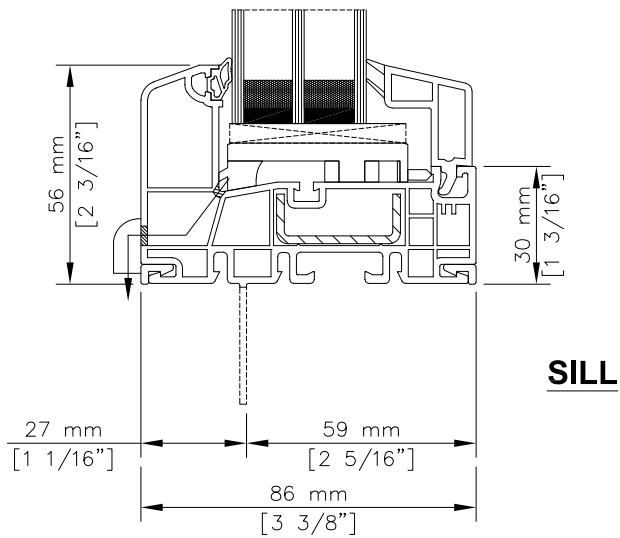

Series 1800 Window

Fixed Sash Window - Triple Glazed [35mm (1 3/8") OA]

EXTERIOR

INTERIOR

Series 1800 Window

Small Picture - Double Glazed [25mm (1") OA]

EXTERIOR

INTERIOR

Series 1800 Window

Small Picture - Triple Glazed [35mm (1 3/8") OA]

Note: Available with two triple glaze overall options (OA) of 35mm or 44 mm (4700 Series)

EXTERIOR

INTERIOR

SILL

JAMB

Series 1800 Window

Casement - Fixed Sash Window - Double Glazed [25mm (1") OA]

INTERIOR

EXTERIOR

Series 1800 Window

Casement - Fixed Sash Window - Triple Glazed [35mm (1 3/8") OA]

INTERIOR

EXTERIOR

Series 1800 Window

Casement With Transom - Double Glazed [25mm (1") OA]

Series 1800 Window

Casement With Transom - Triple Glazed [35mm (1 3/8") OA]

Series 1800 Window

Casement - Small Picture Muller - Double Glazed [25mm (1") OA]