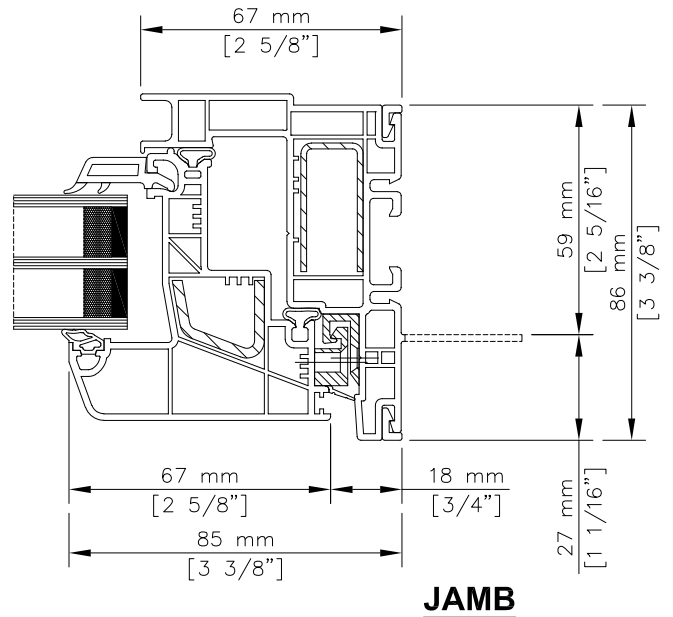

JAMB

Series 1800 Window

Fixed Sash Window - Double Glazed [25mm (1") OA]

EXTERIOR

INTERIOR

Drawing #: 1800-FW-DG-S03

Date: 6 SEPT 2019

Scale: 1:2

Series 1800 Window

Fixed Sash Window - Triple Glazed [35mm (1 3/8") OA]

EXTERIOR

INTERIOR

Series 1800 Window

Small Picture - Double Glazed [25mm (1") OA]

EXTERIOR

INTERIOR

Series 1800 Window

Small Picture - Triple Glazed [35mm (1 3/8") OA]

Note: Available with two triple glaze overall options (OA) of 35mm or 44 mm (4700 Series)

EXTERIOR

INTERIOR

SILL

JAMB

Series 1800 Window

Casement - Fixed Sash Window - Double Glazed [25mm (1") OA]

INTERIOR

EXTERIOR

Series 1800 Window

Casement - Fixed Sash Window - Triple Glazed [35mm (1 3/8") OA]

INTERIOR

EXTERIOR

Series 1800 Window