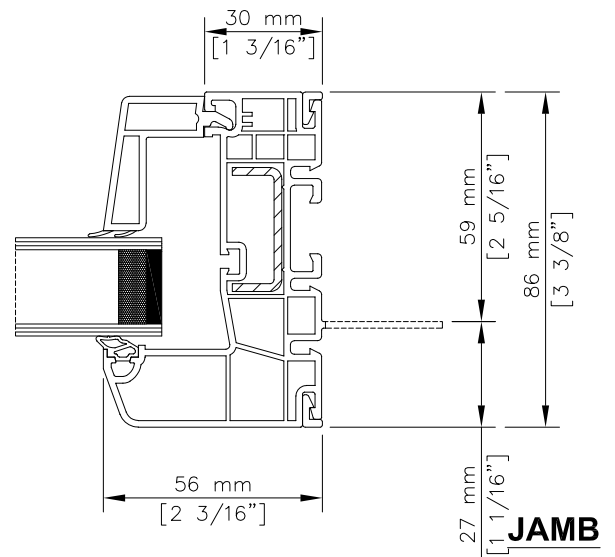

Series 1800 Window

Fixed Sash Window - Triple Glazed [35mm (1 3/8") OA]

EXTERIOR

INTERIOR

Series 1800 Window

Small Picture - Double Glazed [25mm (1") OA]

EXTERIOR

INTERIOR

Series 1800 Window

Small Picture - Triple Glazed [35mm (1 3/8") OA]

Note: Available with two triple glaze overall options (OA) of 35mm or 44 mm (4700 Series)

EXTERIOR

INTERIOR

SILL

JAMB

Series 1800 Window

Casement - Fixed Sash Window - Double Glazed [25mm (1") OA]

INTERIOR

EXTERIOR

Series 1800 Window

Casement - Fixed Sash Window - Triple Glazed [35mm (1 3/8") OA]

INTERIOR

EXTERIOR

Series 1800 Window