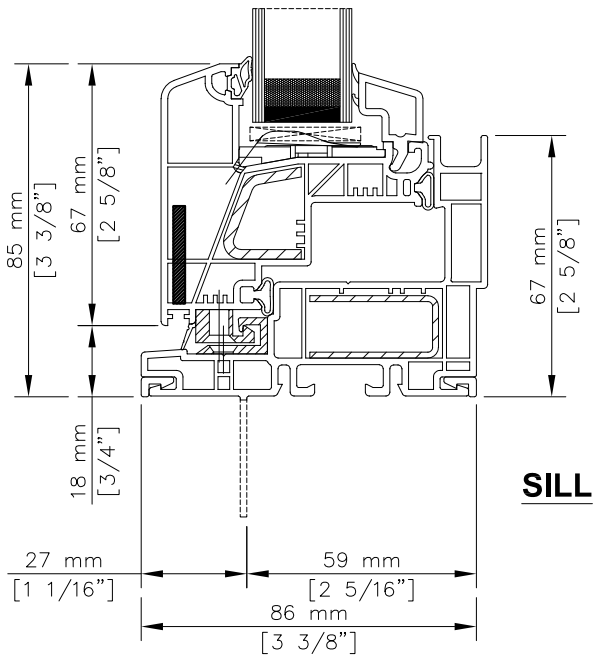

JAMB

Series 1800 Window

Fixed Sash Window - Double Glazed [25mm (1") OA]

EXTERIOR

INTERIOR

Drawing #: 1800-FW-DG-S03

Date: 6 SEPT 2019

Scale: 1:2

Series 1800 Window

Fixed Sash Window - Triple Glazed [35mm (1 3/8") OA]

EXTERIOR

INTERIOR

Series 1800 Window

Small Picture - Double Glazed [25mm (1") OA]

EXTERIOR

INTERIOR

Series 1800 Window

Small Picture - Triple Glazed [35mm (1 3/8") OA]

Note: Available with two triple glaze overall options (OA) of 35mm or 44 mm (4700 Series)

EXTERIOR

INTERIOR

SILL

JAMB

Series 1800 Window

Casement - Fixed Sash Window - Double Glazed [25mm (1") OA]

INTERIOR

EXTERIOR

Series 1800 Window

Casement - Fixed Sash Window - Triple Glazed [35mm (1 3/8") OA]

INTERIOR

EXTERIOR

Series 1800 Window