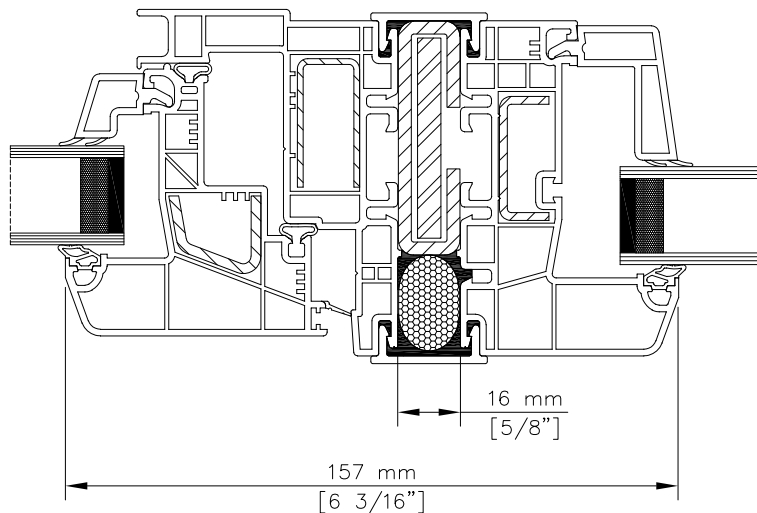

Casement - Fixed Sash Window - Double Glazed [25mm (1") OA]

INTERIOR

EXTERIOR

Series 1800 Window

Casement - Fixed Sash Window - Triple Glazed [35mm (1 3/8") OA]

INTERIOR

EXTERIOR

Series 1800 Window

Casement With Transom - Double Glazed [25mm (1") OA]

Series 1800 Window

Casement With Transom - Triple Glazed [35mm (1 3/8") OA]

Series 1800 Window

Casement - Small Picture Muller - Double Glazed [25mm (1") OA]

TYPE 1

TYPE 2

TYPE 3

Series 1800 Window

Casement - Small Picture Muller - Triple Glazed [35mm (1 3/8") OA]

TYPE 1

TYPE 2

TYPE 3