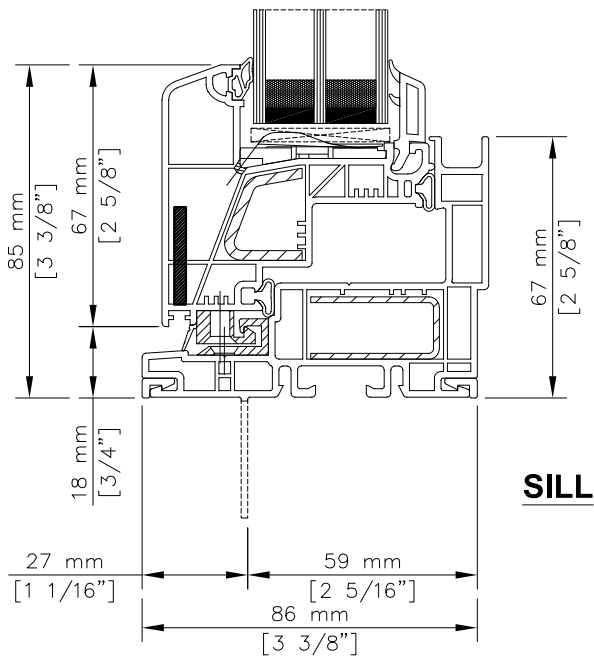

JAMB

Series 1800 Window

Fixed Sash Window - Double Glazed [25mm (1") OA]

EXTERIOR

INTERIOR

Drawing #: 1800-FW-DG-S03

Date: 6 SEPT 2019

Scale: 1:2

Series 1800 Window

Fixed Sash Window - Triple Glazed [35mm (1 3/8") OA]

EXTERIOR

INTERIOR

Series 1800 Window

Small Picture - Double Glazed [25mm (1") OA]

EXTERIOR

INTERIOR

Series 1800 Window

Small Picture - Triple Glazed [35mm (1 3/8") OA]

Note: Available with two triple glaze overall options (OA) of 35mm or 44 mm (4700 Series)

EXTERIOR

INTERIOR

SILL

JAMB

Series 1800 Window

Casement - Fixed Sash Window - Double Glazed [25mm (1") OA]

INTERIOR

EXTERIOR

Series 1800 Window

Casement - Fixed Sash Window - Triple Glazed [35mm (1 3/8") OA]

INTERIOR

EXTERIOR

Series 1800 Window