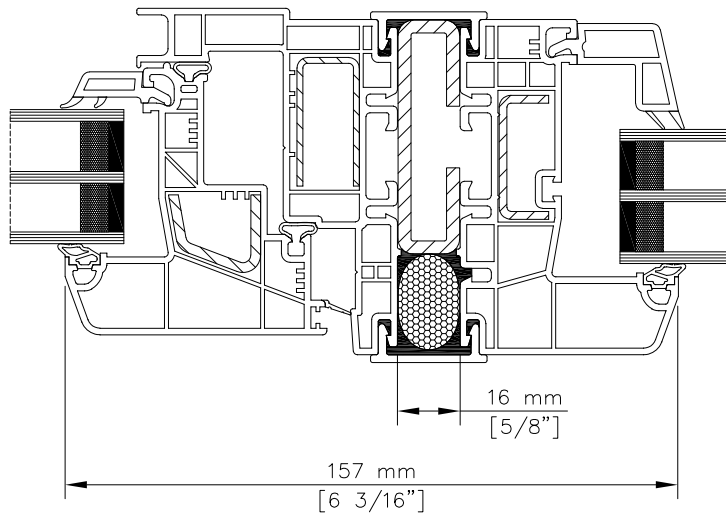

Casement - Fixed Sash Window - Double Glazed [25mm (1") OA]

INTERIOR

EXTERIOR

Series 1800 Window

Casement - Fixed Sash Window - Triple Glazed [35mm (1 3/8") OA]

INTERIOR

EXTERIOR

Series 1800 Window

Casement With Transom - Double Glazed [25mm (1") OA]

Series 1800 Window

Casement With Transom - Triple Glazed [35mm (1 3/8") OA]

Series 1800 Window

Casement - Small Picture Muller - Double Glazed [25mm (1") OA]

TYPE 1

TYPE 2

TYPE 3

Series 1800 Window

Casement - Small Picture Muller - Triple Glazed [35mm (1 3/8") OA]

TYPE 1

TYPE 2

TYPE 3