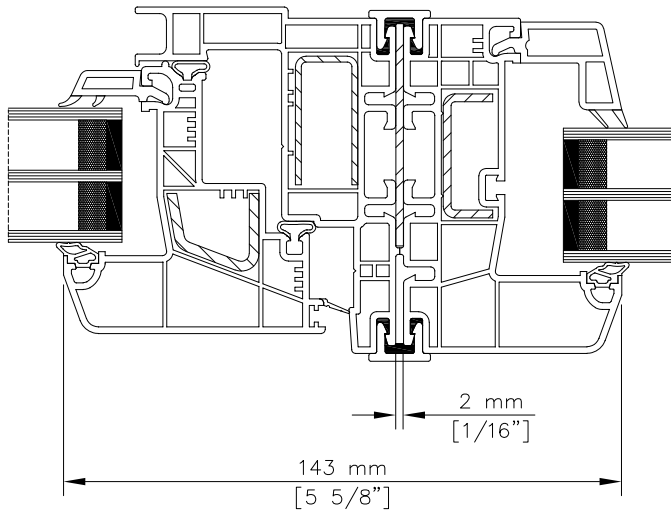

Series 1800 Window

Casement/Awning - Double Glazed [25mm (1") OA]

HEAD

CASEMENT

AWNING

EXTERIOR

INTERIOR

SILL

Casement - Fixed Sash Window - Double Glazed [25mm (1") OA]

INTERIOR

EXTERIOR

Series 1800 Window

Casement - Fixed Sash Window - Triple Glazed [35mm (1 3/8") OA]

INTERIOR

EXTERIOR

Series 1800 Window

Casement With Transom - Double Glazed [25mm (1") OA]

Series 1800 Window

Casement With Transom - Triple Glazed [35mm (1 3/8") OA]

Series 1800 Window

Casement - Small Picture Muller - Double Glazed [25mm (1") OA]

TYPE 1

TYPE 2

TYPE 3

Series 1800 Window

Casement - Small Picture Muller - Triple Glazed [35mm (1 3/8") OA]

TYPE 1

TYPE 2

TYPE 3