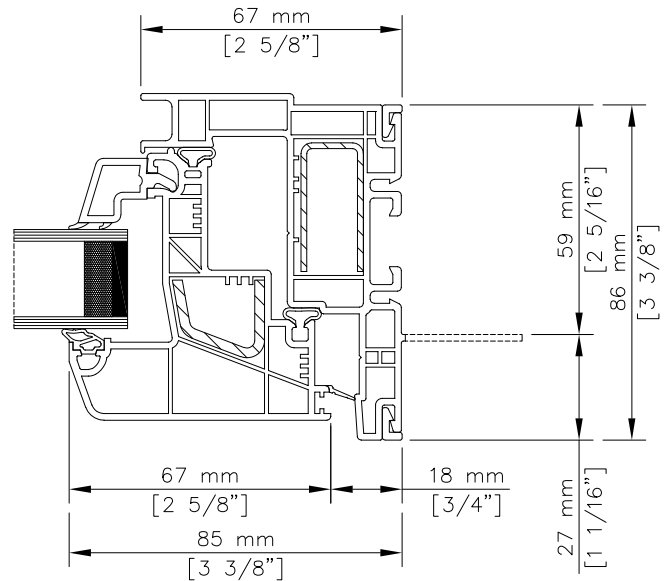

Series 1800 Window

Casement/Awning - Double Glazed [25mm (1") OA]

HEAD

CASEMENT

AWNING

EXTERIOR

INTERIOR

SILL

JAMB

Series 1800 Window

Casement/Awning - Triple Glazed [35mm (1 3/8") OA]

CASEMENT

AWNING

EXTERIOR

INTERIOR

SILL

JAMB

Series 1800 Window

Fixed Sash Window - Double Glazed [25mm (1") OA]

EXTERIOR

INTERIOR

Drawing #: 1800-FW-DG-S03

Date: 6 SEPT 2019

Scale: 1:2

Series 1800 Window

Fixed Sash Window - Triple Glazed [35mm (1 3/8") OA]

EXTERIOR

INTERIOR

Series 1800 Window

Small Picture - Double Glazed [25mm (1") OA]

EXTERIOR

INTERIOR