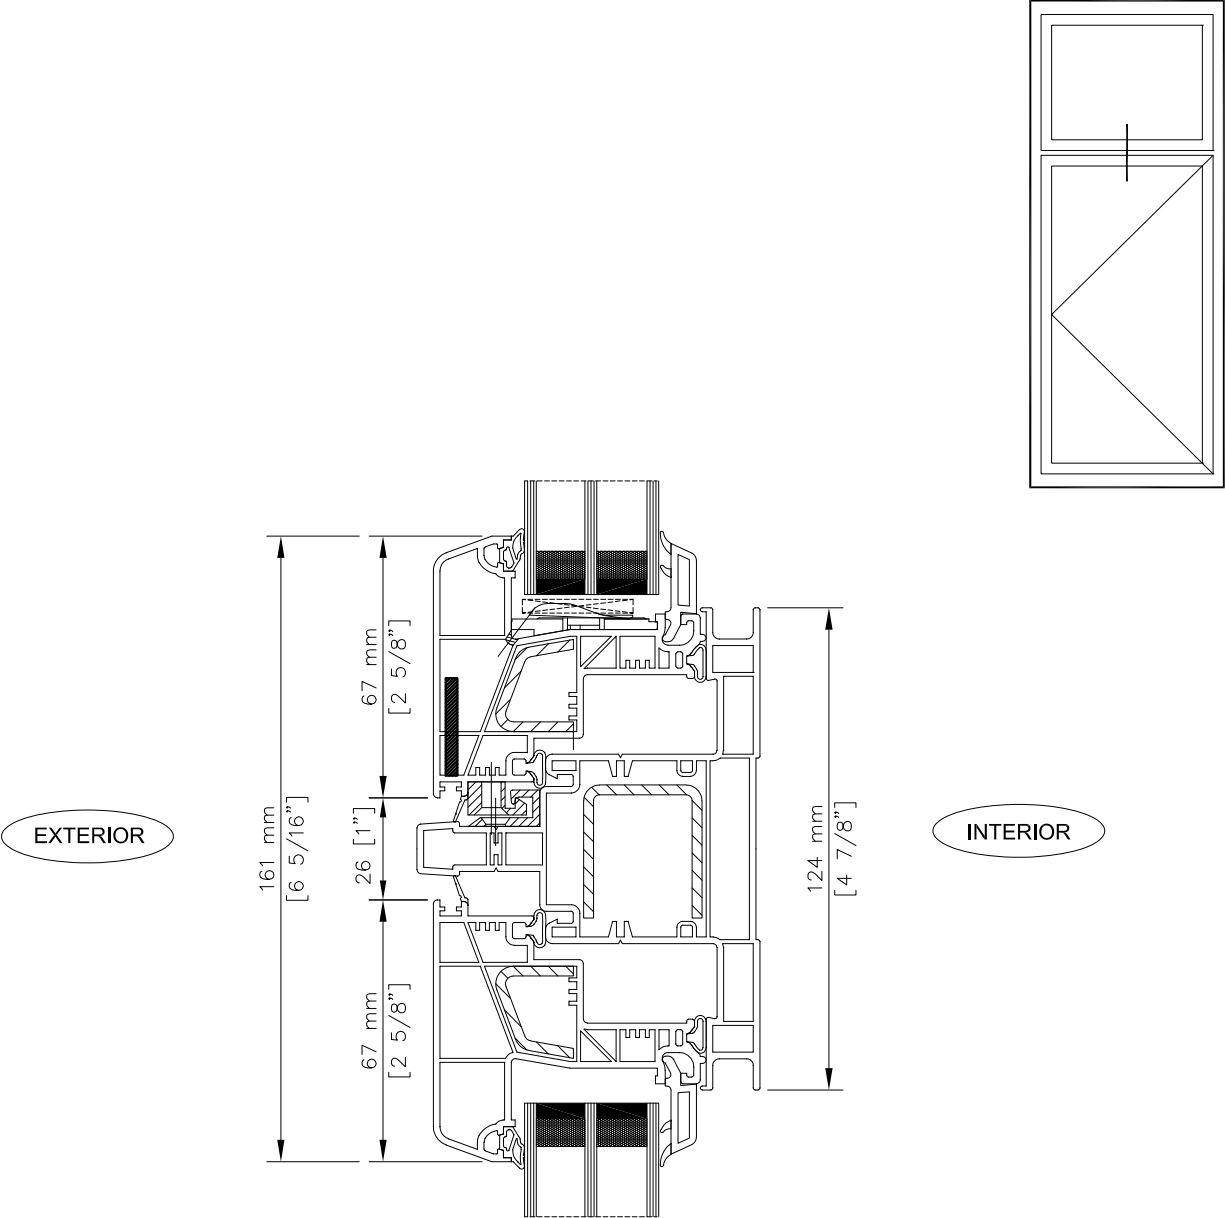

Series 1800 Window

Casement/Awning - Double Glazed [25mm (1") OA]

HEAD

CASEMENT

AWNING

EXTERIOR

INTERIOR

SILL

JAMB

Series 1800 Window

Casement/Awning - Triple Glazed [35mm (1 3/8") OA]

CASEMENT

AWNING

EXTERIOR

INTERIOR

SILL

Casement - Fixed Sash Window - Double Glazed [25mm (1") OA]

INTERIOR

EXTERIOR

Series 1800 Window

Casement - Fixed Sash Window - Triple Glazed [35mm (1 3/8") OA]

INTERIOR

EXTERIOR

Series 1800 Window

Casement With Transom - Double Glazed [25mm (1") OA]

Series 1800 Window

Casement With Transom - Triple Glazed [35mm (1 3/8") OA]

Series 1800 Window

Casement - Small Picture Muller - Double Glazed [25mm (1") OA]