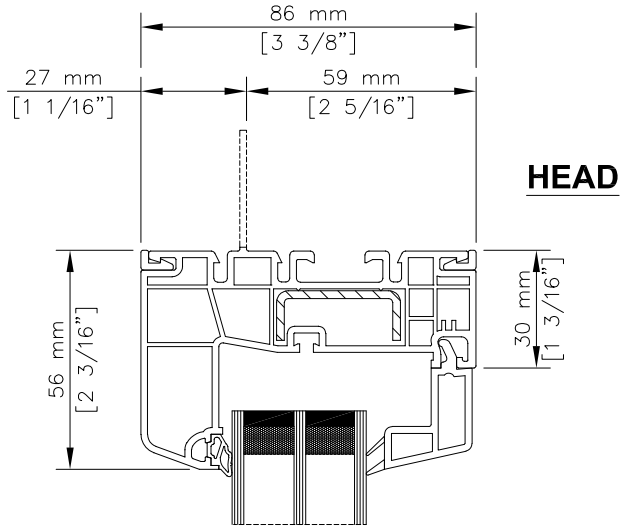

Series 1800 Window

Fixed Sash Window - Triple Glazed [35mm (1 3/8") OA]

EXTERIOR

INTERIOR

Series 1800 Window

Small Picture - Double Glazed [25mm (1") OA]

EXTERIOR

INTERIOR

Series 1800 Window

Small Picture - Triple Glazed [35mm (1 3/8") OA]

Note: Available with two triple glaze overall options (OA) of 35mm or 44 mm (4700 Series)

EXTERIOR

INTERIOR

SILL

JAMB

Series 1800 Window

Casement - Fixed Sash Window - Double Glazed [25mm (1") OA]

INTERIOR

EXTERIOR

Series 1800 Window

Casement - Fixed Sash Window - Triple Glazed [35mm (1 3/8") OA]

INTERIOR

EXTERIOR

Series 1800 Window