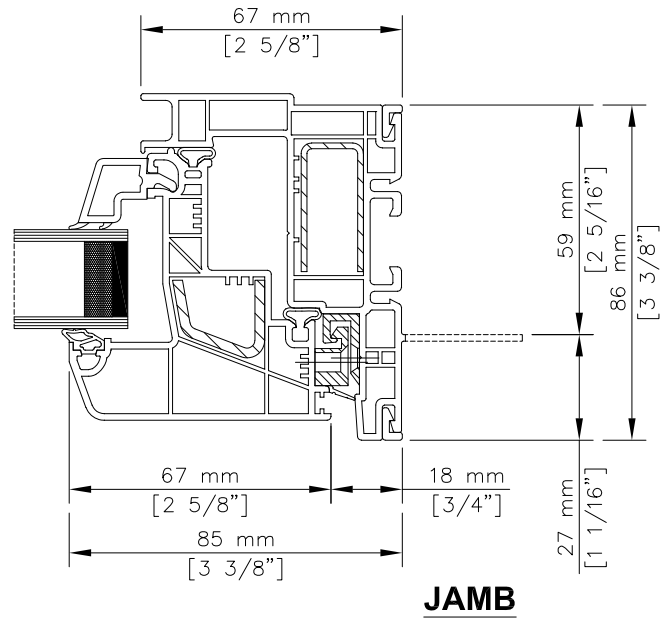

JAMB

Series 1800 Window

Fixed Sash Window - Double Glazed [25mm (1") OA]

EXTERIOR

INTERIOR

Drawing #: 1800-FW-DG-S03

Date: 6 SEPT 2019

Scale: 1:2

Series 1800 Window

Fixed Sash Window - Triple Glazed [35mm (1 3/8") OA]

EXTERIOR

INTERIOR

Series 1800 Window

Small Picture - Double Glazed [25mm (1") OA]

EXTERIOR

INTERIOR

Series 1800 Window

Small Picture - Triple Glazed [35mm (1 3/8") OA]

Note: Available with two triple glaze overall options (OA) of 35mm or 44 mm (4700 Series)

EXTERIOR

INTERIOR

SILL

JAMB

Series 1800 Window

Casement - Fixed Sash Window - Double Glazed [25mm (1") OA]

INTERIOR

EXTERIOR

Series 1800 Window

Casement - Fixed Sash Window - Triple Glazed [35mm (1 3/8") OA]

INTERIOR

EXTERIOR

Series 1800 Window