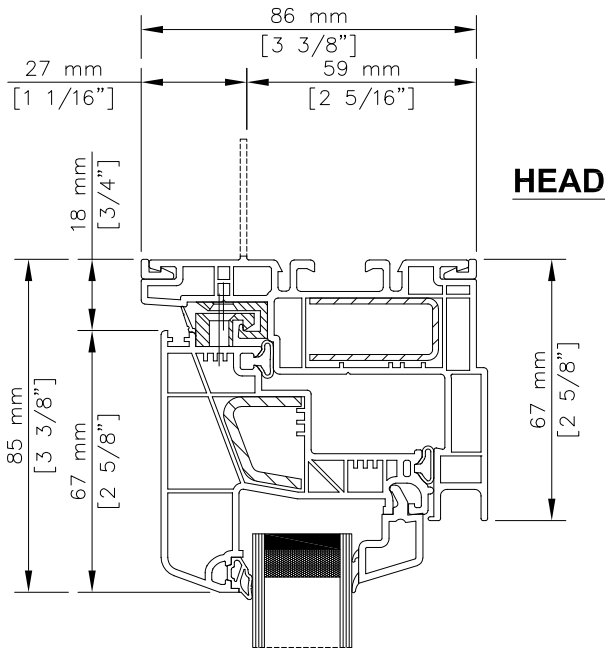

JAMB

Series 1800 Window

Casement/Awning - Triple Glazed [35mm (1 3/8") OA]

CASEMENT

AWNING

EXTERIOR

INTERIOR

SILL

JAMB

Series 1800 Window

Fixed Sash Window - Double Glazed [25mm (1") OA]

EXTERIOR

INTERIOR

Drawing #: 1800-FW-DG-S03

Date: 6 SEPT 2019

Scale: 1:2

Series 1800 Window

Fixed Sash Window - Triple Glazed [35mm (1 3/8") OA]

EXTERIOR

INTERIOR

Series 1800 Window

Small Picture - Double Glazed [25mm (1") OA]

EXTERIOR

INTERIOR

Series 1800 Window

Small Picture - Triple Glazed [35mm (1 3/8") OA]

Note: Available with two triple glaze overall options (OA) of 35mm or 44 mm (4700 Series)

EXTERIOR

INTERIOR

SILL

JAMB

Series 1800 Window