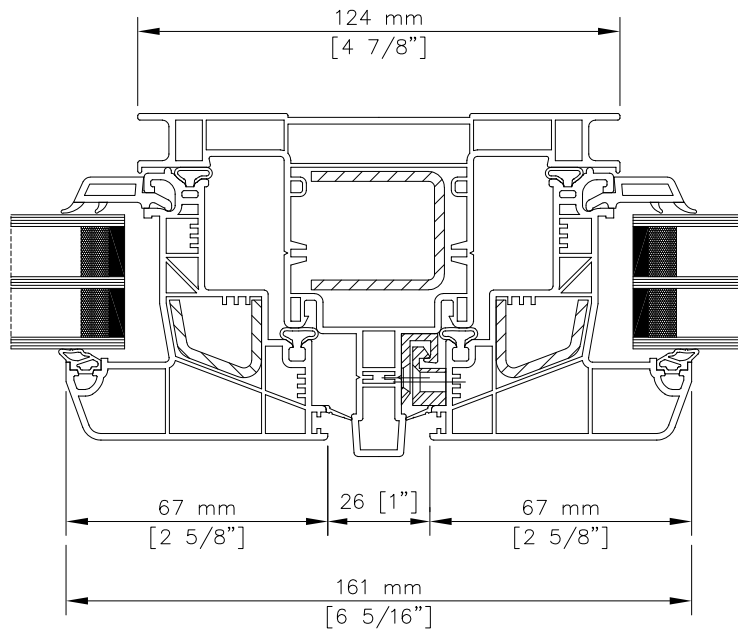

Series 1800 Window

Small Picture - Triple Glazed [35mm (1 3/8") OA]

Note: Available with two triple glaze overall options (OA) of 35mm or 44 mm (4700 Series)

EXTERIOR

INTERIOR

SILL

JAMB

Series 1800 Window

Casement - Fixed Sash Window - Double Glazed [25mm (1") OA]

INTERIOR

EXTERIOR

Series 1800 Window

Casement - Fixed Sash Window - Triple Glazed [35mm (1 3/8") OA]

INTERIOR

EXTERIOR

Series 1800 Window

Casement With Transom - Double Glazed [25mm (1") OA]

Series 1800 Window

Casement With Transom - Triple Glazed [35mm (1 3/8") OA]

Series 1800 Window

Casement - Small Picture Muller - Double Glazed [25mm (1") OA]