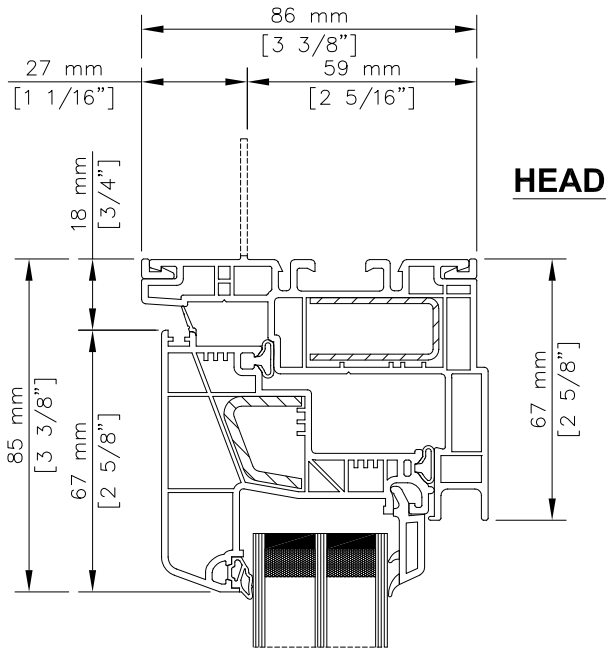

Series 1800 Window

Casement/Awning - Double Glazed [25mm (1") OA]

HEAD

CASEMENT

AWNING

EXTERIOR

INTERIOR

SILL

JAMB

Series 1800 Window

Casement/Awning - Triple Glazed [35mm (1 3/8") OA]

CASEMENT

AWNING

EXTERIOR

INTERIOR

SILL

JAMB

Series 1800 Window

Fixed Sash Window - Double Glazed [25mm (1") OA]

EXTERIOR

INTERIOR

Drawing #: 1800-FW-DG-S03

Date: 6 SEPT 2019

Scale: 1:2

Series 1800 Window

Fixed Sash Window - Triple Glazed [35mm (1 3/8") OA]

EXTERIOR

INTERIOR

Series 1800 Window

Small Picture - Double Glazed [25mm (1") OA]

EXTERIOR

INTERIOR