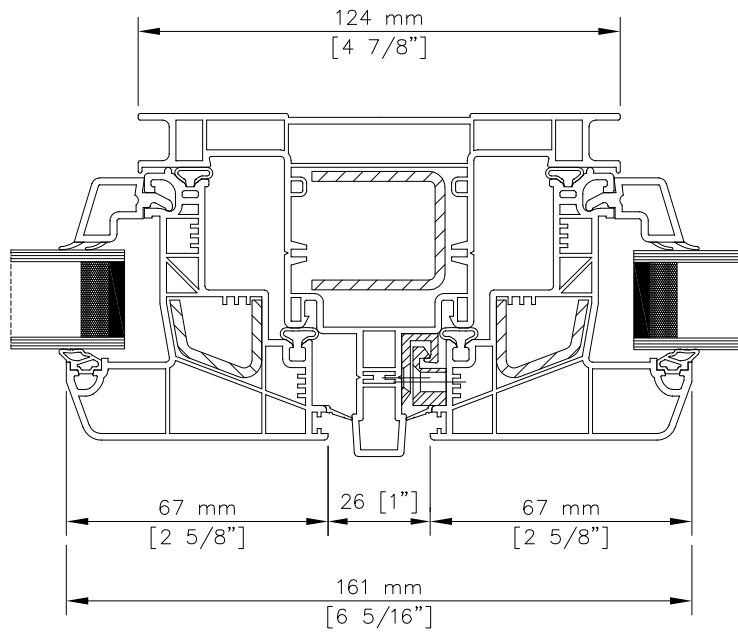

Series 1800 Window

Fixed Sash Window - Triple Glazed [35mm (1 3/8") OA]

EXTERIOR

INTERIOR

Series 1800 Window

Small Picture - Double Glazed [25mm (1") OA]

EXTERIOR

INTERIOR

Series 1800 Window

Small Picture - Triple Glazed [35mm (1 3/8") OA]

Note: Available with two triple glaze overall options (OA) of 35mm or 44 mm (4700 Series)

EXTERIOR

INTERIOR

SILL

JAMB

Series 1800 Window

Casement - Fixed Sash Window - Double Glazed [25mm (1") OA]

INTERIOR

EXTERIOR

Series 1800 Window

Casement - Fixed Sash Window - Triple Glazed [35mm (1 3/8") OA]

INTERIOR

EXTERIOR

Series 1800 Window