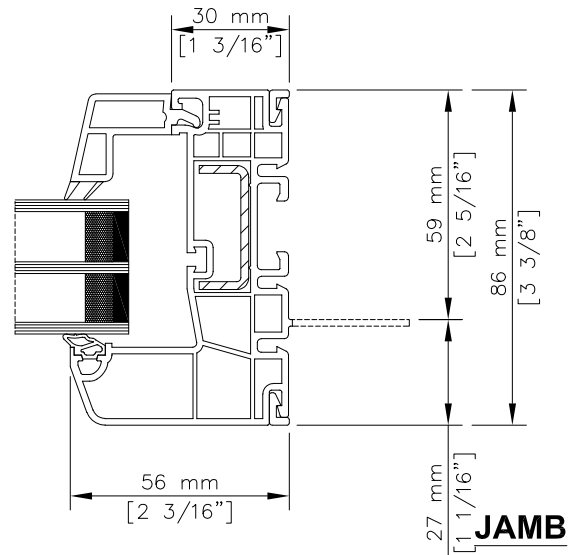

Series 1800 Window

Fixed Sash Window - Triple Glazed [35mm (1 3/8") OA]

EXTERIOR

INTERIOR

Series 1800 Window

Small Picture - Double Glazed [25mm (1") OA]

EXTERIOR

INTERIOR

Series 1800 Window

Small Picture - Triple Glazed [35mm (1 3/8") OA]

Note: Available with two triple glaze overall options (OA) of 35mm or 44 mm (4700 Series)

EXTERIOR

INTERIOR

SILL

JAMB

Series 1800 Window

Casement - Fixed Sash Window - Double Glazed [25mm (1") OA]

INTERIOR

EXTERIOR

Series 1800 Window

Casement - Fixed Sash Window - Triple Glazed [35mm (1 3/8") OA]

INTERIOR

EXTERIOR

Series 1800 Window