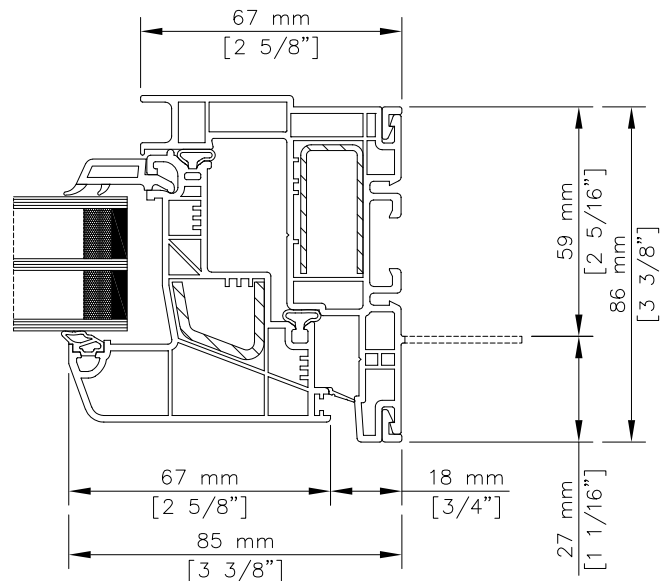

JAMB

Series 1800 Window

Casement/Awning - Triple Glazed [35mm (1 3/8") OA]

CASEMENT

AWNING

EXTERIOR

INTERIOR

SILL

JAMB

Series 1800 Window

Fixed Sash Window - Double Glazed [25mm (1") OA]

EXTERIOR

INTERIOR

Drawing #: 1800-FW-DG-S03

Date: 6 SEPT 2019

Scale: 1:2

Series 1800 Window

Fixed Sash Window - Triple Glazed [35mm (1 3/8") OA]

EXTERIOR

INTERIOR

Series 1800 Window

Small Picture - Double Glazed [25mm (1") OA]

EXTERIOR

INTERIOR

Series 1800 Window

Small Picture - Triple Glazed [35mm (1 3/8") OA]

Note: Available with two triple glaze overall options (OA) of 35mm or 44 mm (4700 Series)

EXTERIOR

INTERIOR

SILL

JAMB

Series 1800 Window