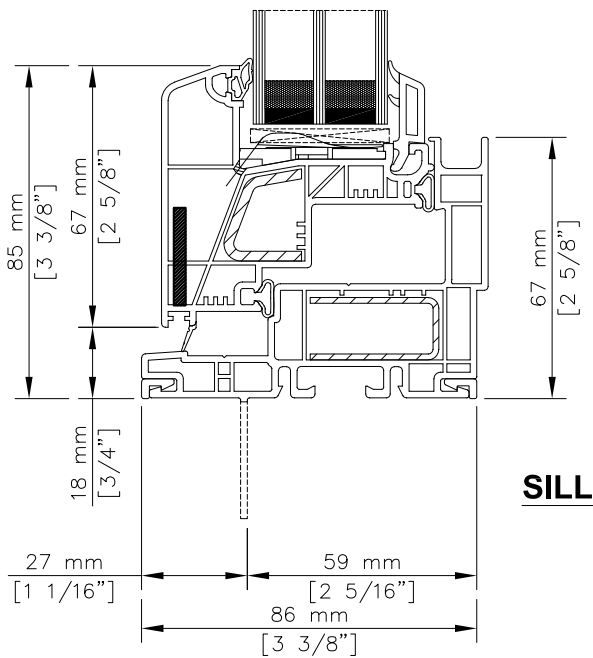

JAMB

Series 1800 Window

Casement/Awning - Triple Glazed [35mm (1 3/8") OA]

CASEMENT

AWNING

EXTERIOR

INTERIOR

SILL

JAMB

Series 1800 Window

Fixed Sash Window - Double Glazed [25mm (1") OA]

EXTERIOR

INTERIOR

Drawing #: 1800-FW-DG-S03

Date: 6 SEPT 2019

Scale: 1:2

Series 1800 Window

Fixed Sash Window - Triple Glazed [35mm (1 3/8") OA]

EXTERIOR

INTERIOR

Series 1800 Window

Small Picture - Double Glazed [25mm (1") OA]

EXTERIOR

INTERIOR

Casement - Fixed Sash Window - Double Glazed [25mm (1") OA]

INTERIOR

EXTERIOR

Series 1800 Window

Casement - Fixed Sash Window - Triple Glazed [35mm (1 3/8") OA]

INTERIOR

EXTERIOR

Series 1800 Window