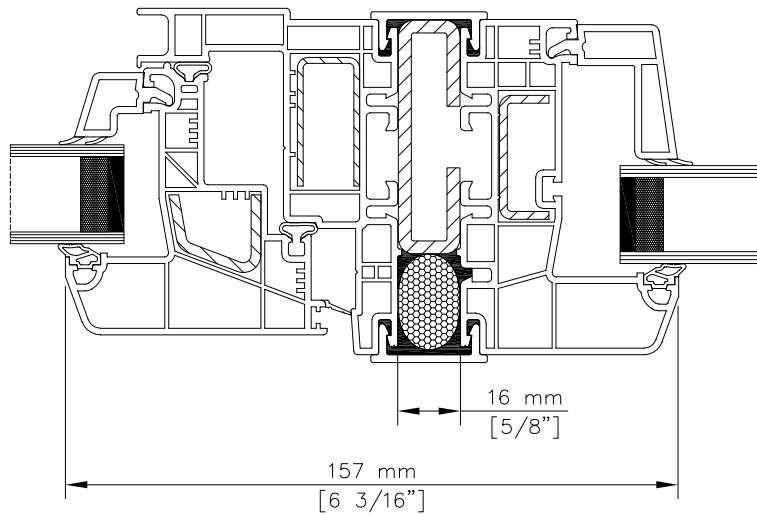

Casement - Fixed Sash Window - Double Glazed [25mm (1") OA]

INTERIOR

EXTERIOR

Series 1800 Window

Casement - Fixed Sash Window - Triple Glazed [35mm (1 3/8") OA]

INTERIOR

EXTERIOR

Series 1800 Window

Casement With Transom - Double Glazed [25mm (1") OA]

Series 1800 Window

Casement With Transom - Triple Glazed [35mm (1 3/8") OA]

Series 1800 Window

Casement - Small Picture Muller - Double Glazed [25mm (1") OA]

TYPE 1

TYPE 2

TYPE 3

Series 1800 Window

Casement - Small Picture Muller - Triple Glazed [35mm (1 3/8") OA]

TYPE 1

TYPE 2

TYPE 3