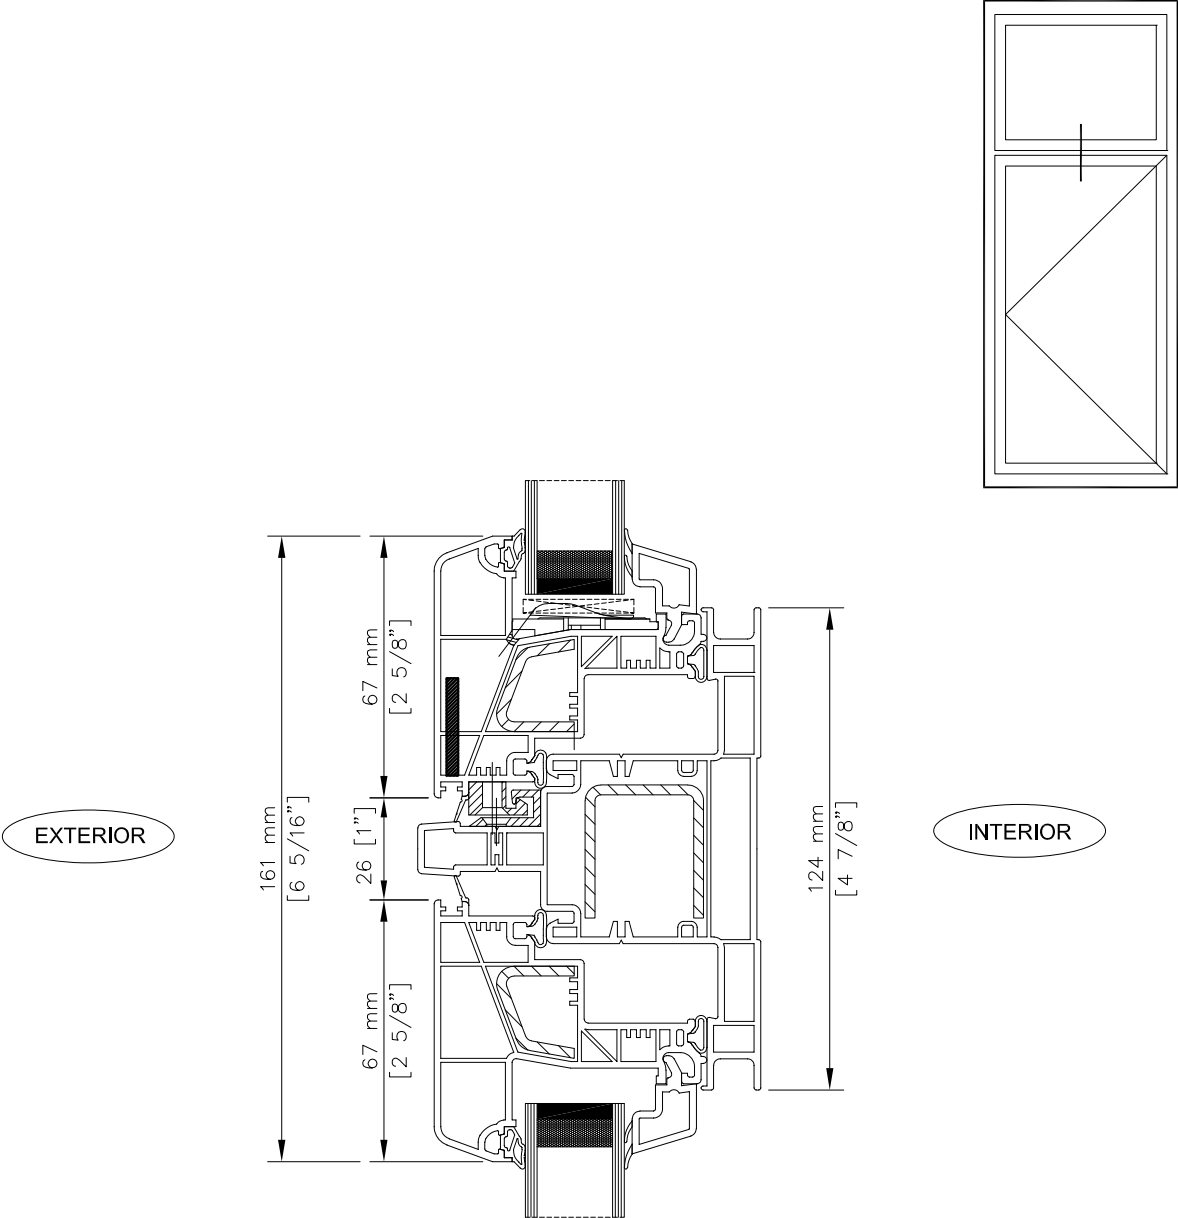

Series 1800 Window

Casement/Awning - Double Glazed [25mm (1") OA]

HEAD

CASEMENT

AWNING

EXTERIOR

INTERIOR

SILL

JAMB

Series 1800 Window

Casement/Awning - Triple Glazed [35mm (1 3/8") OA]

CASEMENT

AWNING

EXTERIOR

INTERIOR

SILL

Casement - Fixed Sash Window - Double Glazed [25mm (1") OA]

INTERIOR

EXTERIOR

Series 1800 Window

Casement - Fixed Sash Window - Triple Glazed [35mm (1 3/8") OA]

INTERIOR

EXTERIOR

Series 1800 Window

Casement With Transom - Double Glazed [25mm (1") OA]

Series 1800 Window

Casement With Transom - Triple Glazed [35mm (1 3/8") OA]

Series 1800 Window

Casement - Small Picture Muller - Double Glazed [25mm (1") OA]