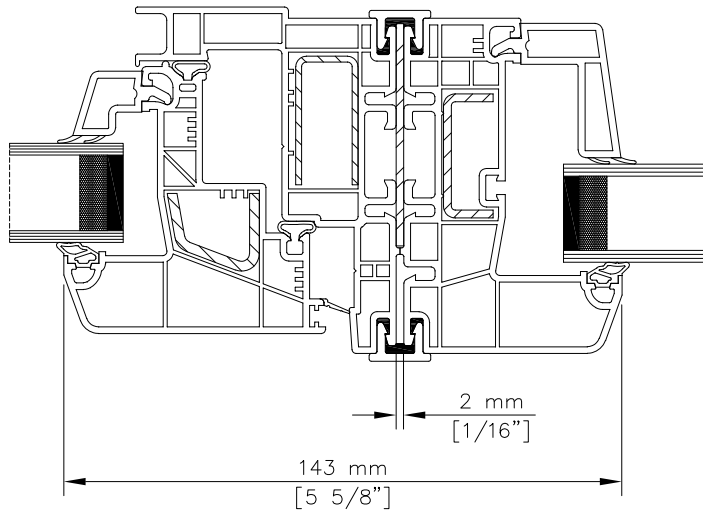

Casement - Fixed Sash Window - Double Glazed [25mm (1") OA]

INTERIOR

EXTERIOR

Series 1800 Window

Casement - Fixed Sash Window - Triple Glazed [35mm (1 3/8") OA]

INTERIOR

EXTERIOR

Series 1800 Window

Casement With Transom - Double Glazed [25mm (1") OA]

Series 1800 Window

Casement With Transom - Triple Glazed [35mm (1 3/8") OA]

Series 1800 Window

Casement - Small Picture Muller - Double Glazed [25mm (1") OA]

TYPE 1

TYPE 2

TYPE 3

Series 1800 Window

Casement - Small Picture Muller - Triple Glazed [35mm (1 3/8") OA]

TYPE 1

TYPE 2

TYPE 3