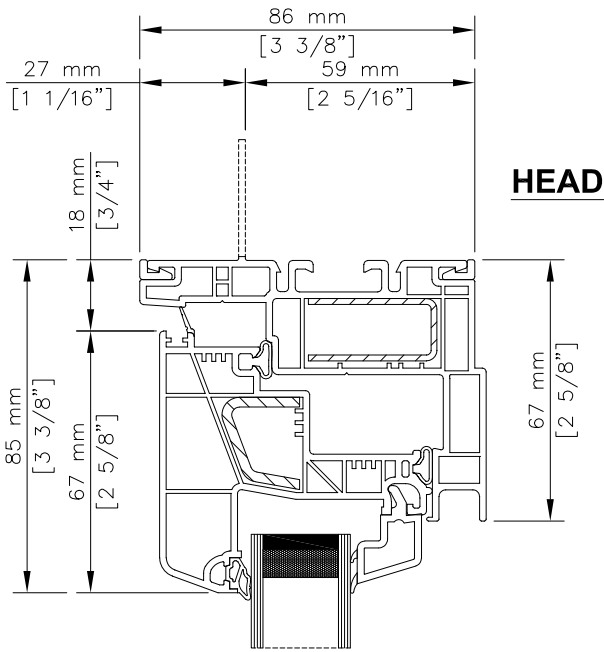

Series 1800 Window

Casement/Awning - Double Glazed [25mm (1") OA]

HEAD

CASEMENT

AWNING

EXTERIOR

INTERIOR

SILL

JAMB

Series 1800 Window

Casement/Awning - Triple Glazed [35mm (1 3/8") OA]

CASEMENT

AWNING

EXTERIOR

INTERIOR

SILL

JAMB

Series 1800 Window

Fixed Sash Window - Double Glazed [25mm (1") OA]

EXTERIOR

INTERIOR

Drawing #: 1800-FW-DG-S03

Date: 6 SEPT 2019

Scale: 1:2

Series 1800 Window

Fixed Sash Window - Triple Glazed [35mm (1 3/8") OA]

EXTERIOR

INTERIOR

Series 1800 Window

Small Picture - Double Glazed [25mm (1") OA]

EXTERIOR

INTERIOR