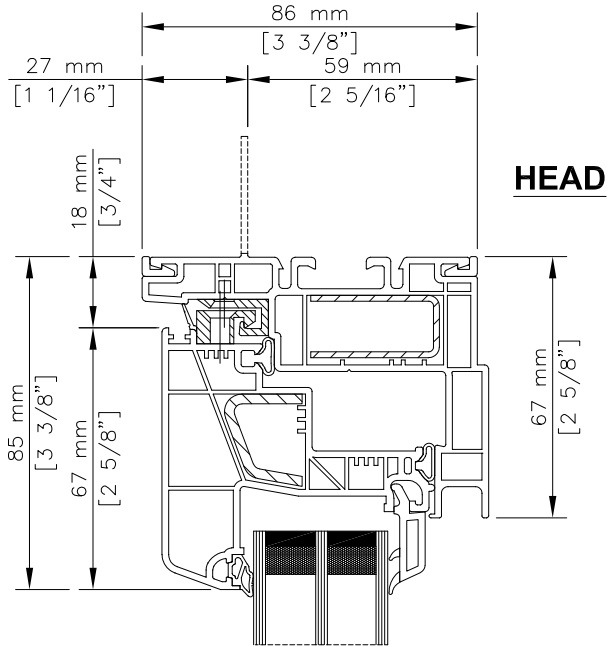

JAMB

Series 1800 Window

Fixed Sash Window - Double Glazed [25mm (1") OA]

EXTERIOR

INTERIOR

Drawing #: 1800-FW-DG-S03

Date: 6 SEPT 2019

Scale: 1:2

Series 1800 Window

Fixed Sash Window - Triple Glazed [35mm (1 3/8") OA]

EXTERIOR

INTERIOR

Series 1800 Window

Small Picture - Double Glazed [25mm (1") OA]

EXTERIOR

INTERIOR

Series 1800 Window

Small Picture - Triple Glazed [35mm (1 3/8") OA]

Note: Available with two triple glaze overall options (OA) of 35mm or 44 mm (4700 Series)

EXTERIOR

INTERIOR

SILL

JAMB

Series 1800 Window

Casement - Fixed Sash Window - Double Glazed [25mm (1") OA]

INTERIOR

EXTERIOR

Series 1800 Window

Casement - Fixed Sash Window - Triple Glazed [35mm (1 3/8") OA]

INTERIOR

EXTERIOR

Series 1800 Window